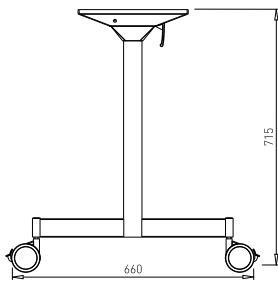

PARK Z WITH WHEELS

✕ ART. 31253
RAL 9006G

✕ OTHER COLOURS
made to order