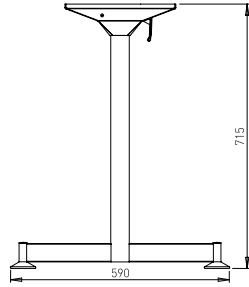

PARK Z

✕ ART. 30848
RAL 9006G

✕ OTHER COLOURS
made to order