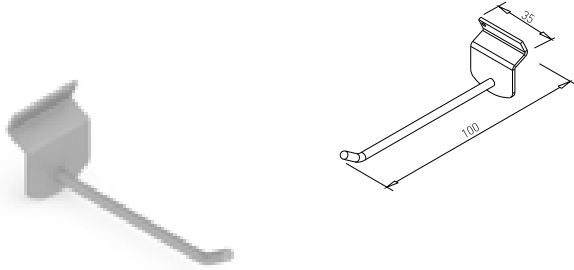

SUPPORTER SINGLE 100

✕ ART. 31126
ZINK

✕ OTHER COLOURS
made to order