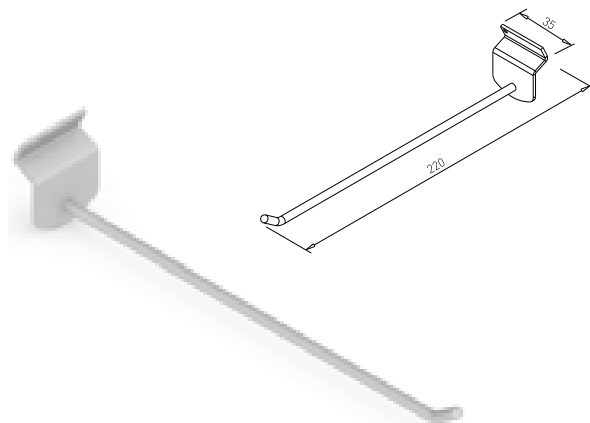

SUPPORTER SINGLE 220

✕ ART. 31124
ZINK

✕ OTHER COLOURS
made to order