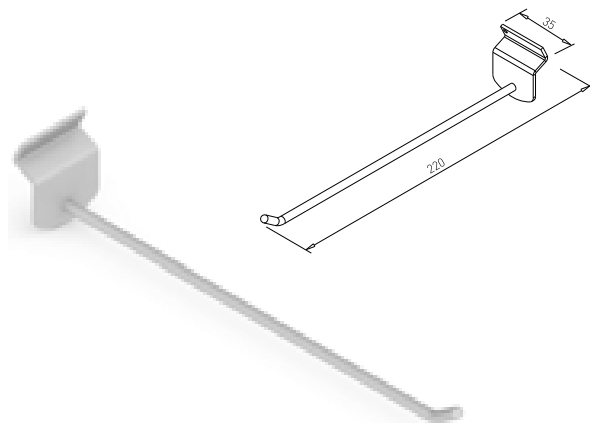

SUPPORTER SINGLE 220

✘ ART. 31124
ZINK

✘ OTHER COLOURS
made to order