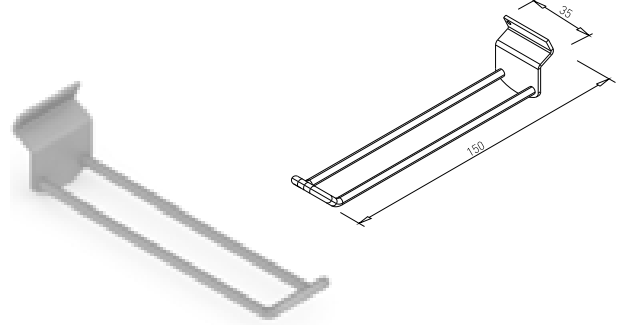

SUPPORTER DOUBLE 150

✘ ART. 31128
ZINK

✘ OTHER COLOURS
made to order