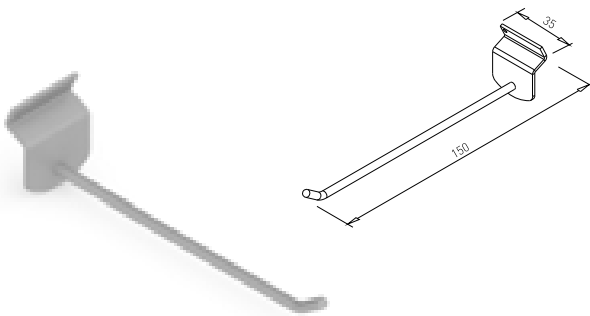

SUPPORTER SINGLE 150

✘ ART. 31125
ZINK

✘ OTHER COLOURS
made to order