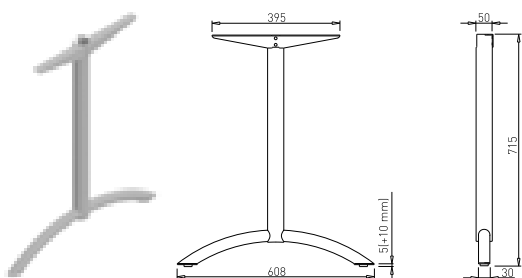

SYSTEM SOLO

SOLO ARCH

✕ ART. 30793
RAL 9006G

✕ OTHER COLOURS
made to order

SOLO SIMPLE

✕ ART. 30792
RAL 9006G

✕ OTHER COLOURS
made to order

✕ SYSTEM SOLO

CONNECTORS SOLO

CONNECTOR SOLO L=710 mm	800	✕ ART. 30818 RAL 9006G
CONNECTOR SOLO L=910 mm	1000	✕ ART. 30819 RAL 9006G
CONNECTOR SOLO L=1110 mm	1200	✕ ART. 30816 RAL 9006G
CONNECTOR SOLO L=1310 mm	1400	✕ ART. 30814 RAL 9006G
CONNECTOR SOLO L=1510 mm	1600	✕ ART. 30815 RAL 9006G
CONNECTOR SOLO L=1710 mm	1800	✕ ART. 30974 RAL 9006G
CONNECTOR SOLO L=1910 mm	2000	✕ ART. 30126 RAL 9006G