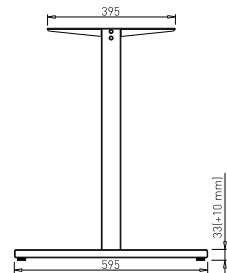

SOLO SIMPLE

✕ ART. 30792
RAL 9006G

✕ OTHER COLOURS
made to order