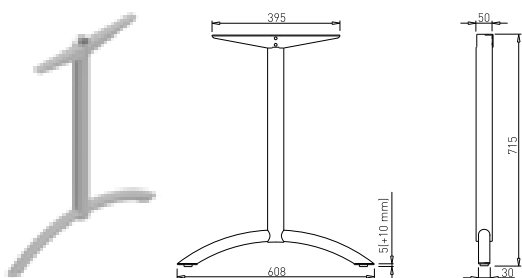

# CONNECTORS SOLO

CONNECTOR SOLO L=710 mm	800	✘ ART. 30818 RAL 9006G
CONNECTOR SOLO L=910 mm	1000	✘ ART. 30819 RAL 9006G
CONNECTOR SOLO L=1110 mm	1200	✘ ART. 30816 RAL 9006G
CONNECTOR SOLO L=1310 mm	1400	✘ ART. 30814 RAL 9006G
CONNECTOR SOLO L=1510 mm	1600	✘ ART. 30815 RAL 9006G
CONNECTOR SOLO L=1710 mm	1800	✘ ART. 30974 RAL 9006G
CONNECTOR SOLO L=1910 mm	2000	✘ ART. 30126 RAL 9006G