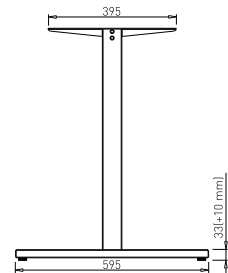

# CONNECTORS SOLO

CONNECTOR SOLO L=710 mm	800	✕ ART. 30818 RAL 9006G
CONNECTOR SOLO L=910 mm	1000	✕ ART. 30819 RAL 9006G
CONNECTOR SOLO L=1110 mm	1200	✕ ART. 30816 RAL 9006G
CONNECTOR SOLO L=1310 mm	1400	✕ ART. 30814 RAL 9006G
CONNECTOR SOLO L=1510 mm	1600	✕ ART. 30815 RAL 9006G
CONNECTOR SOLO L=1710 mm	1800	✕ ART. 30974 RAL 9006G
CONNECTOR SOLO L=1910 mm	2000	✕ ART. 30126 RAL 9006G