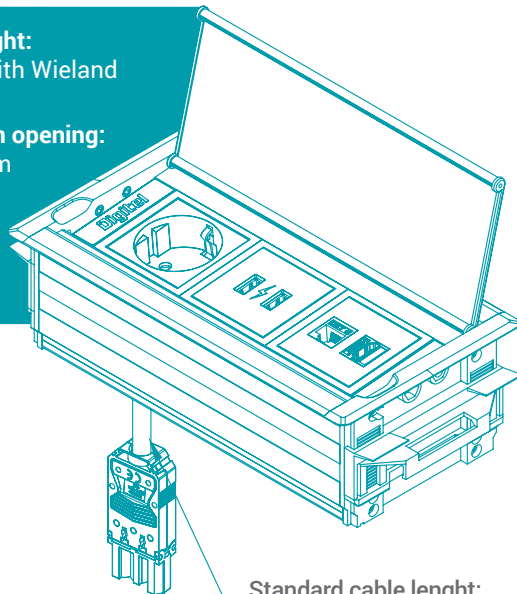

Length:

Lmin = 201 mm

Lmax = 360 mm

Dimension is changing
in a step of 53,2mm**Cable length:**400mm with Wieland
connector**Installation opening:**

93xL+1 mm

Material:

Aluminum

Plastic

Table thickness:

No limits

Standard cable length:
400mm (with Wieland connector)

Power sockets

Type F

Type J

Type L

Type E