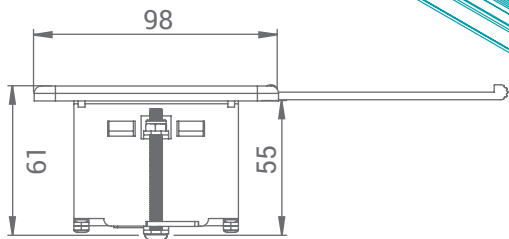

Length:

L1: 175mm (with 2 working modules)
228mm (with 3 working modules)
335mm (with 5 working modules)

L2: 181mm (with 2 working modules)
235mm (with 3 working modules)
341mm (with 5 working modules)

Table thickness:

Min 14

Max 50mm

Material:

Stainless steel

Aluminum

Plastic

Installation opening:

67x167 (Frame 2)

67x218 (Frame 3)

67x326 (Frame 5)

Power sockets

Type F
Type J
Type L
Type E
Type B
Type K (only white)
Type G
Multistandard

Communications without cable

RJ CAT 6
USB
HDMI

Cable carrier

only without cover

Communications with cable

USB charger 2 port

Audio
RJ CAT6
VGA
DP port

L: 175 (2 Working modules)
228 (3 Working modules)
335 (5 Working modules)

- L1: 181 (2 Working modules)
- 235 (3 Working modules)
- 341 (5 Working modules)