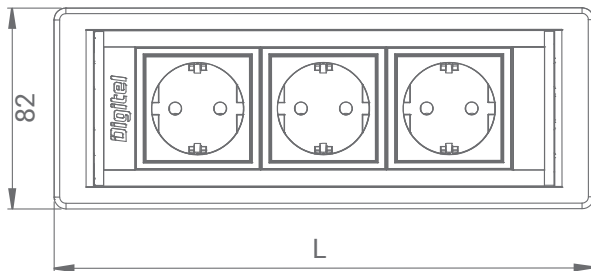

Length:

L1: 175mm (with 2 working modules)
228mm (with 3 working modules)
335mm (with 5 working modules)

L2: 181mm (with 2 working modules)
235mm (with 3 working modules)
341mm (with 5 working modules)

Table thickness:

Min 14

Max 50mm

Material:

Stainless steel

Aluminum

Plastic

Installation opening:

67x167 (Frame 2)

67x218 (Frame 3)

67x326 (Frame 5)

Power sockets

Type F
Type J
Type L
Type E
Type B
Type K (only white)
Type G
Multistandard

Communications without cable

RJ CAT 6
USB
HDMI

Cable carrier

only without cover

Communications with cable

USB charger 2 port

Audio
RJ CAT6
VGA
DP port

L: 175 (2 Working modules)
228 (3 Working modules)
335 (5 Working modules)

- L1: 181 (2 Working modules)
- 235 (3 Working modules)
- 341 (5 Working modules)