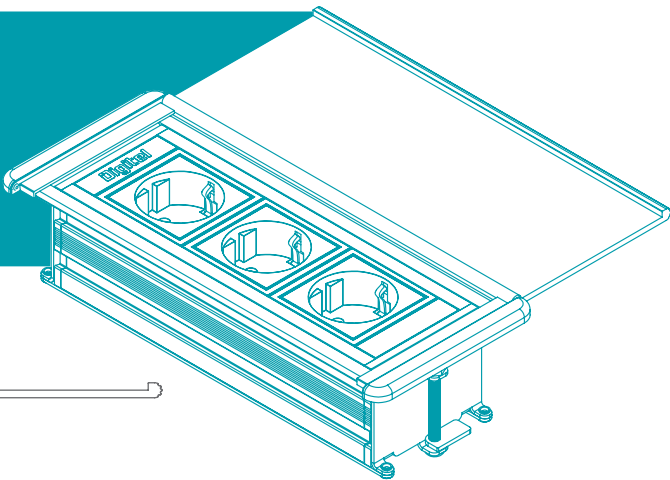

Min 14

Max 50mm

Material:

Stainless steel

Aluminum

Plastic

Installation opening:

67x167 (Frame 2)

67x218 (Frame 3)

67x326 (Frame 5)

Power sockets

Type F
Type J
Type L
Type E
Type B
Type K (only white)
Type G
Multistandard

Communications without cable

RJ CAT 6
USB
HDMI

Cable carrier

only without cover

Communications with cable

USB charger 2 port

Audio
RJ CAT6
VGA
DP port

L: 175 (2 Working modules)
228 (3 Working modules)
335 (5 Working modules)

- L1: 181 (2 Working modules)
- 235 (3 Working modules)
- 341 (5 Working modules)