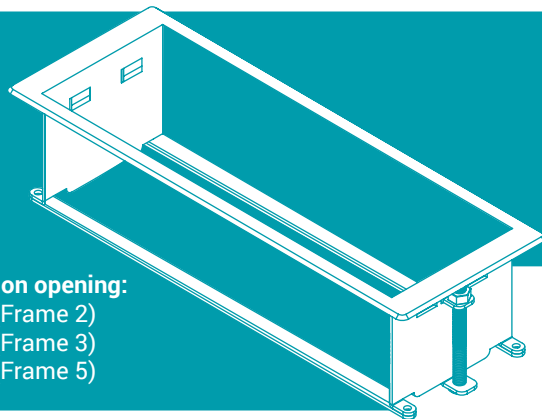

Length:

L1: 175mm (with 2 working modules)
228mm (with 3 working modules)
335mm (with 5 working modules)

L2: 181mm (with 2 working modules)
235mm (with 3 working modules)
341mm (with 5 working modules)

Table thickness:

Min 14

Max 50mm

Material:

Stainless steel

Aluminum

Plastic

Installation opening:

67x167 (Frame 2)

67x218 (Frame 3)

67x326 (Frame 5)