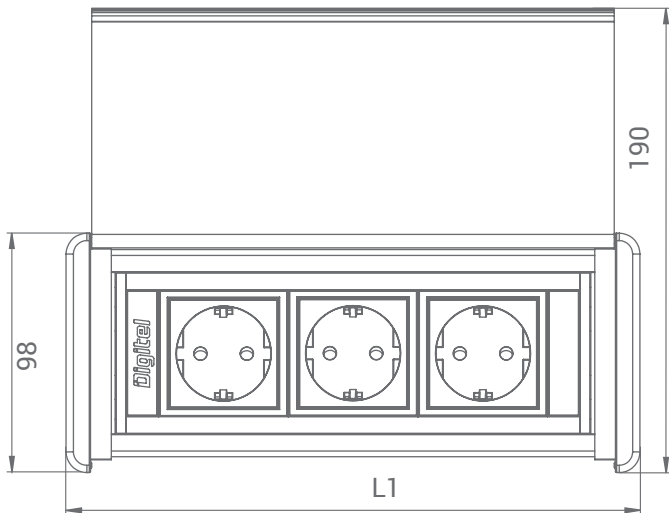

Length:

L1: 175mm (with 2 working modules)
228mm (with 3 working modules)
335mm (with 5 working modules)

L2: 181mm (with 2 working modules)
235mm (with 3 working modules)
341mm (with 5 working modules)

Table thickness:

Min 14

Max 50mm

Material:

Stainless steel

Aluminum

Plastic

Installation opening:

67x167 (Frame 2)

67x218 (Frame 3)

67x326 (Frame 5)

Power sockets

Type F
Type J
Type L
Type E
Type B
Type K (only white)
Type G
Multistandard

Communications without cable

RJ CAT 6
USB
HDMI

Cable carrier

only without cover

Communications with cable

USB charger 2 port

Audio
RJ CAT6
VGA
DP port

L: 175 (2 Working modules)
228 (3 Working modules)
335 (5 Working modules)

- L1: 181 (2 Working modules)
- 235 (3 Working modules)
- 341 (5 Working modules)