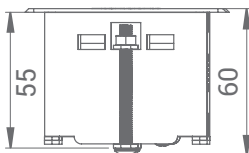

Length:

L1: 175mm (with 2 working modules)
228mm (with 3 working modules)
335mm (with 5 working modules)

L2: 181mm (with 2 working modules)
235mm (with 3 working modules)
341mm (with 5 working modules)

Table thickness:

Min 14

Max 50mm

Material:

Stainless steel

Aluminum

Plastic

Installation opening:

67x167 (Frame 2)

67x218 (Frame 3)

67x326 (Frame 5)

Power sockets

Type F
Type J
Type L
Type E
Type B
Type K (only white)
Type G
Multistandard

Communications without cable

RJ CAT 6
USB
HDMI

Cable carrier

only without cover