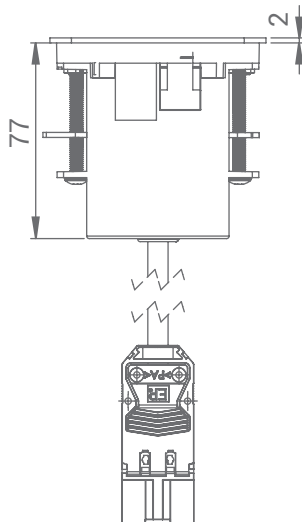

Dimension:
85x85 mm

Depth:
80 mm

Cable length:
400 mm with Wieland connector

Installation opening:
 $\varnothing 80^{+0.5}_{-0.5}$ mm

Material:
Aluminum
Plastic
Stainless steel

Table thickness:
12-48mm

Option 1

Option 2

Option 3

Available power sockets

Type F
Type J
Type L
Type E
Type B
Type K (only white)
Type G
Multistandard

Communications without cable

RJ CAT 6
USB
HDMI

USB charger 2 port

Dimension: 98x92 mm
Depth: 80 mm
Cable length: 250 mm with
Wieland connector

Installation opening:
 $\varnothing 80^{+0.5}_{-0.5}$ mm

Table thicknesses: Aluminum
Plastic
Stainless steel

Option 1

Option 2

Option 3