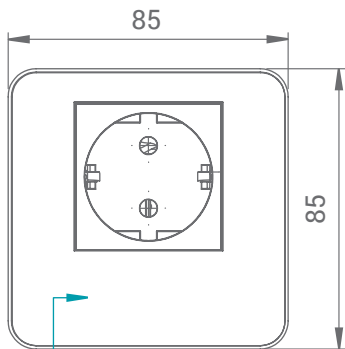

Dimension:
85x85 mm

Depth:
80 mm

Cable length:
400 mm with Wieland connector

Installation opening:
 $\varnothing 80^{+0.5}_{-0.5}$ mm

Material:
Aluminum
Plastic
Stainless steel

Table thickness:
12-48mm

Option 1

Option 2

Option 3

Available power sockets

Type F
Type J
Type L
Type E
Type B
Type K (only white)
Type G
Multistandard

Communications without cable

RJ CAT 6
USB
HDMI

USB charger 2 port

Dimension: 98x92 mm
Depth: 80 mm
Cable length: 250 mm with
Wieland connector

Installation opening:
 $\varnothing 80^{+0.5}_{-0.5}$ mm

Table thicknesses: Aluminum
Plastic
Stainless steel

Option 1

Option 2

Option 3