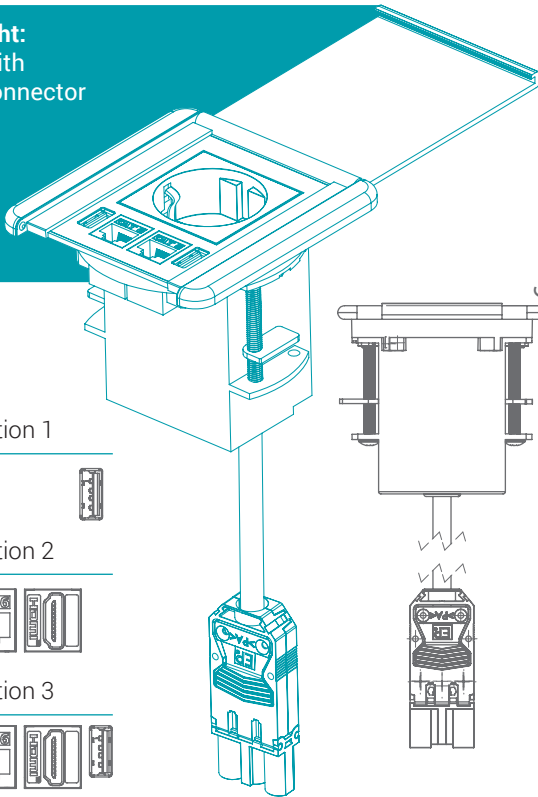

Dimension:
85x85 mm

Depth:
80 mm

Cable length:
400 mm with Wieland connector

Installation opening:
 $\varnothing 80^{+0.5}_{-0.5}$ mm

Material:
Aluminum
Plastic
Stainless steel

Table thickness:
12-48mm

Option 1

Option 2

Option 3

Available power sockets

Type F
Type J
Type L
Type E
Type B
Type K (only white)
Type G
Multistandard

Communications without cable

RJ CAT 6
USB
HDMI

USB charger 2 port

Dimension: 98x92 mm
Depth: 80 mm
Cable length: 250 mm with
Wieland connector

Installation opening:
 $\varnothing 80^{+0.5}_{-0.5}$ mm

Table thicknesses: Aluminum
Plastic
Stainless steel

Option 1

Option 2

Option 3