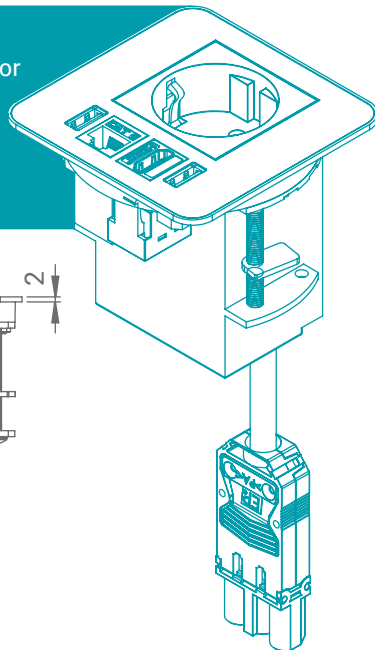

Dimension:
85x85 mm

Depth:
80 mm

Cable length:
400 mm with Wieland connector

Installation opening:
 $\varnothing 80^{+0.5}_{-0.5}$ mm

Material:
Aluminum
Plastic
Stainless steel

Table thickness:
12-48mm

Option 1

Option 2

Option 3

Available power sockets

Type F
Type J
Type L
Type E
Type B
Type K (only white)
Type G
Multistandard

Communications without cable

RJ CAT 6
USB
HDMI

USB charger 2 port

Dimension: 98x92 mm
Depth: 80 mm
Cable length: 250 mm with
Wieland connector

Installation opening:
 $\varnothing 80^{+0.5}_{-0.5}$ mm

Table thicknesses: Aluminum
Plastic
Stainless steel

Option 1

Option 2

Option 3