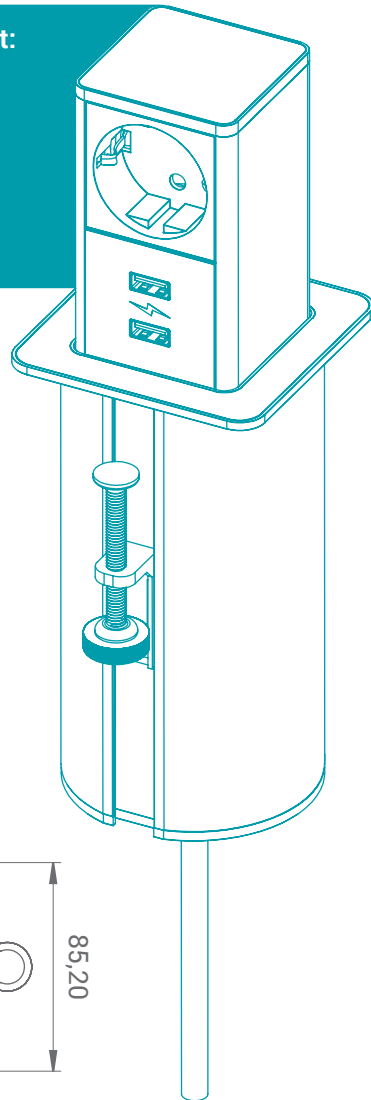

Dimension:
85x85mm

Depth:
162 mm

Cable lenght:
2000 mm

Installation opening:
Ø80 + 0,5mm

Materials:
Aluminum
Plastic
Stainless steel

Table thickness:
Max 50mm

Available power sockets

- Type F
- Type J
- Type L (only in white)
- Type E
- Type K (only in white)
- Type B (Can not be in combination with other sockets)
- Type G
- Multistandard

USB charger 2 port