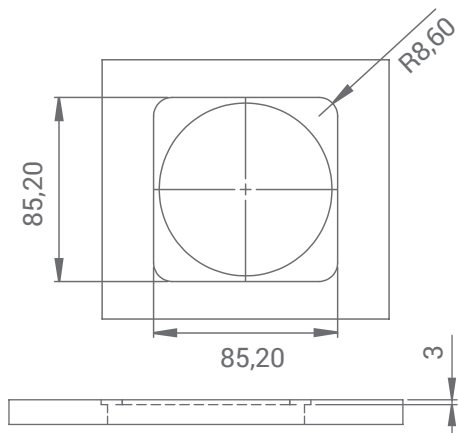

Dimension:
85x85mm

Depth:
162 mm

Cable lenght:
2000 mm

Installation opening:
Ø80 + 0,5mm

Materials:
Aluminum
Plastic
Stainless steel

Table thickness:
Max 50mm

Available power sockets

- Type F
- Type J
- Type L (only in white)
- Type E
- Type K (only in white)
- Type B (Can not be in combination with other sockets)
- Type G
- Multistandard