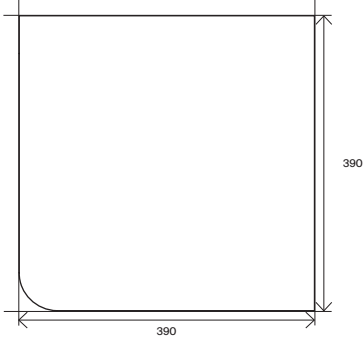

Objects & Spaces