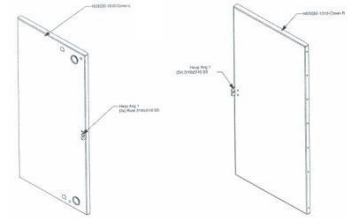

STANDARD MDU CABINET

12 x 12 x 10 MDU Box

Inside of 20x30x12 MDU Box

Replacement Doors for 30x30x12

Punch out holes for Drop Access

Bottom Skirt with Side Knockouts

Connect Fortress – Standard MDU

Part of the Connect Fortress MDU line, the Standard MDU box meets the requirements of a variety of install situations. Replaceable doors with easy SlamLock feature allow for one handed operation for opening and closing. The removable back of the cabinet allows for easy maintenance and replacement of front shell. Drop Access holes are provided on either side to accommodate sharing of service. An optional bottom skirt protects cable entry in areas of security or environmental concerns.

MDU Boxes – Ordering Info

Size	Description	P/N
12W x 12H x 10D	MDU Box, removable back, Slam Lock	HD121210-1007-MSW
15W x 18H x 12D	Replaceable doors, side Drop Access	HD151812-1005-MSW
20W x 30H x 12D	punch outs.	HD203012-1010-MSW
30W x 30H x 12D		HD303012-1011-MSW

MDU Skirt – Ordering Info

MDU Size	Description	P/N
12W x 12H x 10D	Bottom Skirt to protect cable entry.	HD121210-1006-Skirt-M-Kit
15W x 18H x 12D	Sized to match corresponding cabinet.	HD151812-1004-Skirt-M-Kit
20W x 30H x 12D		HD203012-1009-Skirt-M-Kit
30W x 30H x 12D		HD303012-1010-Skirt-M-Kit

Replacement Doors – Ordering Info

Size	Description	P/N
12W x 12H x 10D	Replaceable Door with SlamLock for	HD121210-1007-Door Kit
15W x 18H x 12D	MDU cabinets. Reference size to existing	HD151812-1005-Door Kit
20W x 30H x 12D	cabinet.	HD203012-1010-Door Kit
30W x 30H x 12D (Right)	NOTE: for 30x30x12 there are Qty 2	HD303012-1011-Door Kit R
30W x 30H x 12D (Left)	doors required for left and right.	HD303012-1011-Door Kit L