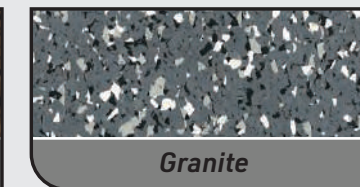

## Original Plus Series

Plus Series is offered in all brands and all thicknesses.

**NOTE:** Only available in **Midnight Black** and **Slate Grey** for **duraTRAIN**.

**Finished Wear Layer:**  
Recycled Rubber

## Premium 10 Series

**NOTE:** 100% Black is included within this grouping.

## Premium 35 Series

## Premium 95 Series

3 Color Blends

4 Color Blends

**Finished Wear Layer :**  
SBR Recycled Rubber and varying percentages of EPDM Virgin Rubber.

For more information, please contact a member of our sales team : [info@sofsurfaces.com](mailto:info@sofsurfaces.com) or call 800.263.2363.