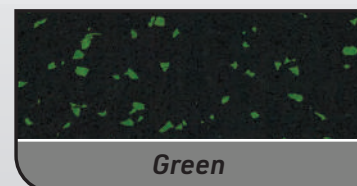

## Original Plus Series

Plus Series is offered in all brands and all thicknesses.

**NOTE:** Only available in **Midnight Black** and **Slate Grey** for **duraTRAIN**.

**Finished Wear Layer:**  
Recycled Rubber

## PlusXT Series

Currently offered in **duraTRAIN 1.25"** only.

**Finished Wear Layer :**  
Impervious Water-Based Coating

## Premium 10 Series

**NOTE:** 100% Black is included within this grouping.

## Premium 95 Series

3 Color Blends

4 Color Blends

**Finished Wear Layer :**  
SBR Recycled Rubber and varying percentages of EPDM Virgin Rubber.

For more information, please contact a member of our sales team : [info@sofsurfaces.com](mailto:info@sofsurfaces.com) or call 800.263.2363.