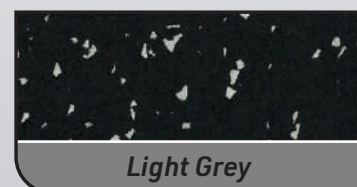

## Original Plus Series

Plus Series is offered in all brands and all thicknesses.

**NOTE:** Only available in **Midnight Black** and **Slate Grey** for **duraTRAIN**.

**Finished Wear Layer:**  
Recycled Rubber

## PlusXT Series

Currently offered in **duraTRAIN 1.25"** only.

**Finished Wear Layer :**  
Impervious Water-Based Coating

## Premium 10 Series

**NOTE:** 100% Black is included within this grouping.