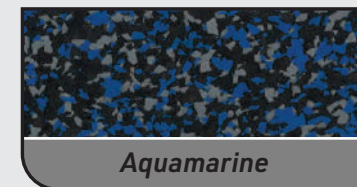

## Premium 10 Series

**NOTE:** 100% Black is included within this grouping.

## Premium 35 Series

## Premium 95 Series

3 Color Blends

4 Color Blends

**Finished Wear Layer :**  
SBR Recycled Rubber and varying percentages of EPDM Virgin Rubber.

For more information, please contact a member of our sales team : [info@sofsurfaces.com](mailto:info@sofsurfaces.com) or call 800.263.2363.