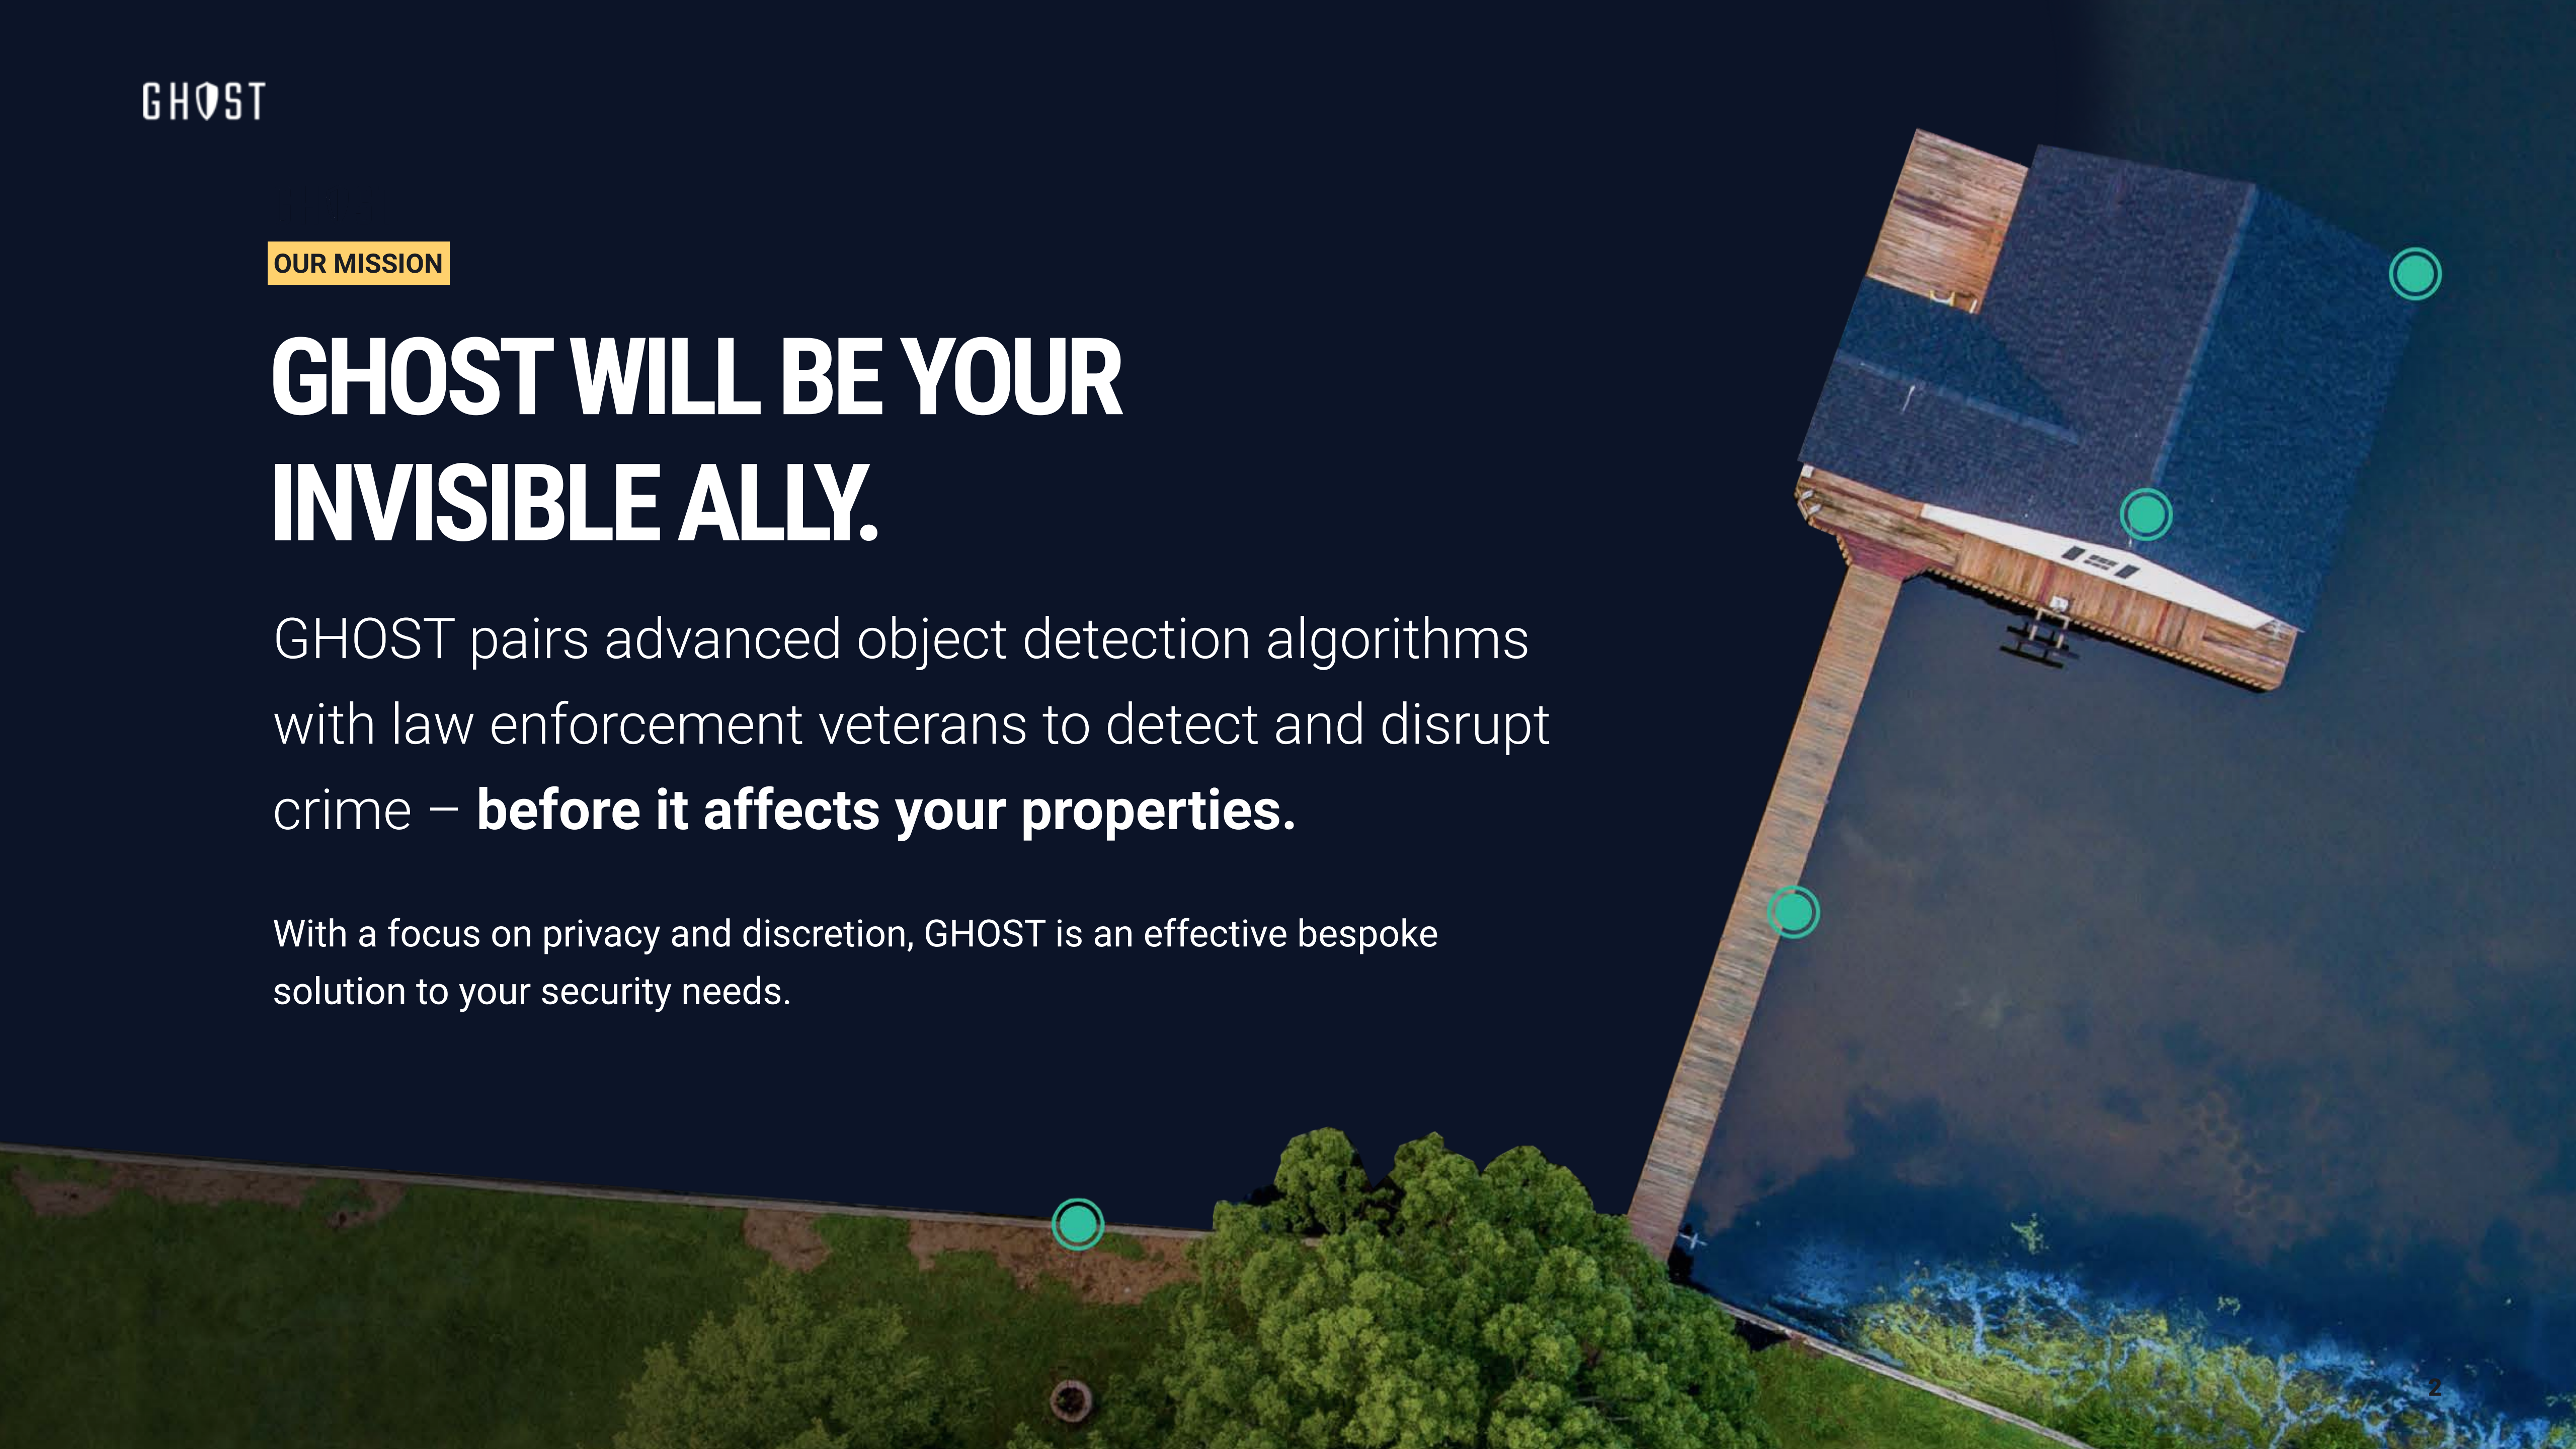

GHOST

SMART, AI DRIVEN SECURITY.

OUR MISSION

GHOST WILL BE YOUR INVISIBLE ALLY.

GHOST pairs advanced object detection algorithms with law enforcement veterans to detect and disrupt crime – **before it affects your properties.**

With a focus on privacy and discretion, GHOST is an effective bespoke solution to your security needs.

GHOST

HERE'S AN OVERVIEW OF OUR FULL TIME PROACTIVE LIVE MONITORING

**Call (705) 712 3259
for a free quote**