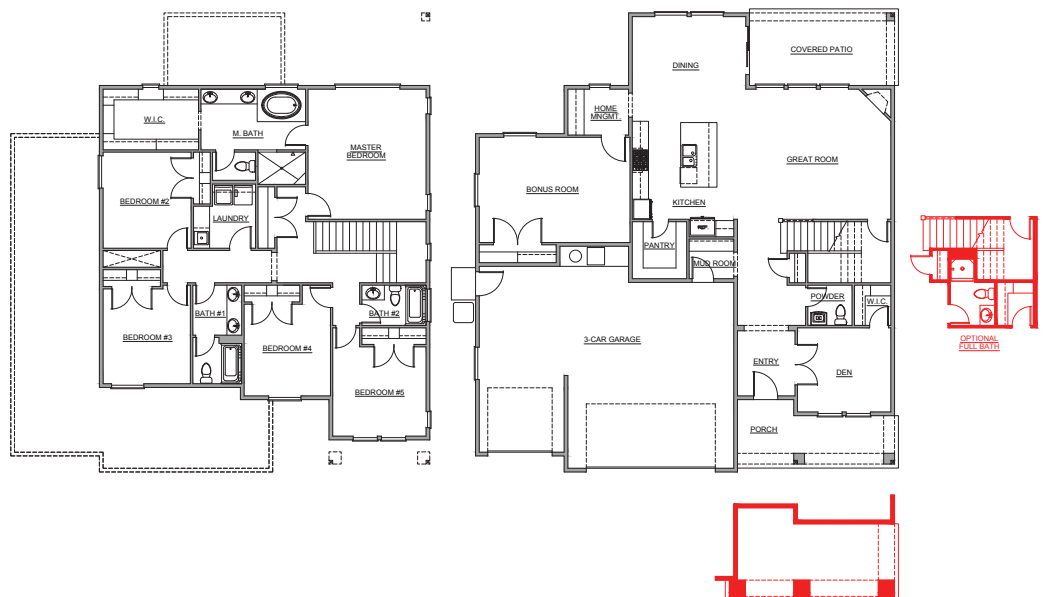

**BERKELEY
BUILDING CO.**

THE BAYSHORE

3,177 Square Feet
5 Bedrooms
3.5 Bathrooms
Den & Bonus Room
3 Car Garage

*Renderings and floor plans are artists' conceptions and not intended to be an actual depiction of the home or to be regarded as representations of facts. Plans and specifications are subject to change and Buyer to verify all.