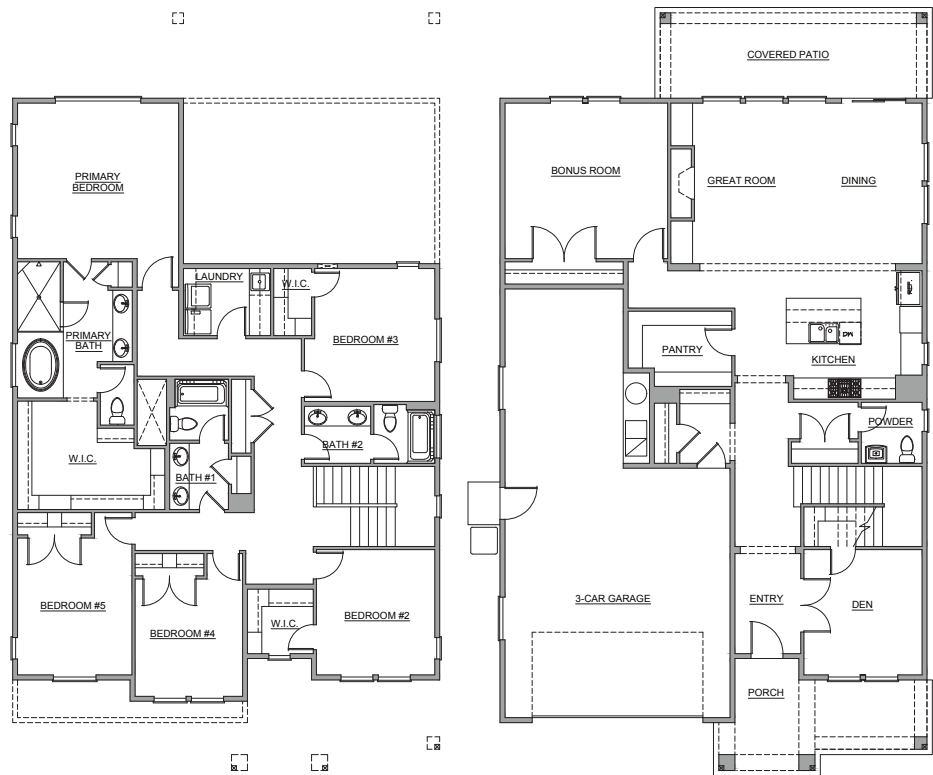

## THE KENSINGTON

3,291 Square Feet

5 Bedrooms

3.5 Bathrooms

Den & Bonus Room

2+ Car Garage

\*Plans and specifications are subject to change buyer to verify all. # RCE-26021

[www.BerkeleyBuildingCo.com](http://www.BerkeleyBuildingCo.com)