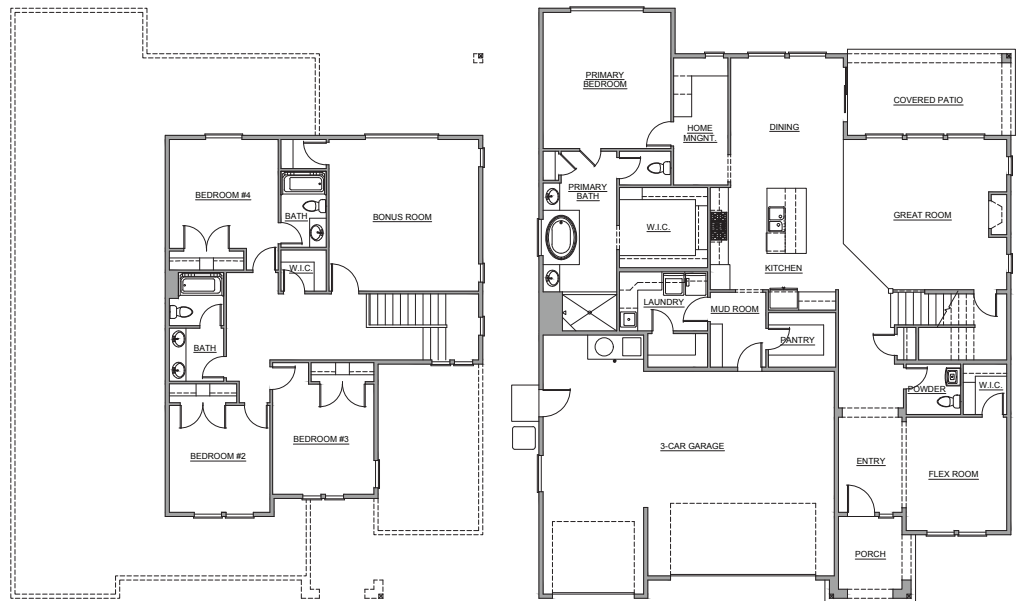

BERKELEY
BUILDING CO.

THE SHASTA

3,231 Square Feet
4 Bedrooms
3.5 Bathrooms
Flex & Bonus Room
3 Car Garage

*Renderings and floor plans are artists' conceptions and not intended to be an actual depiction of the home or to be regarded as representations of facts. Plans and specifications are subject to change and Buyer to verify all.