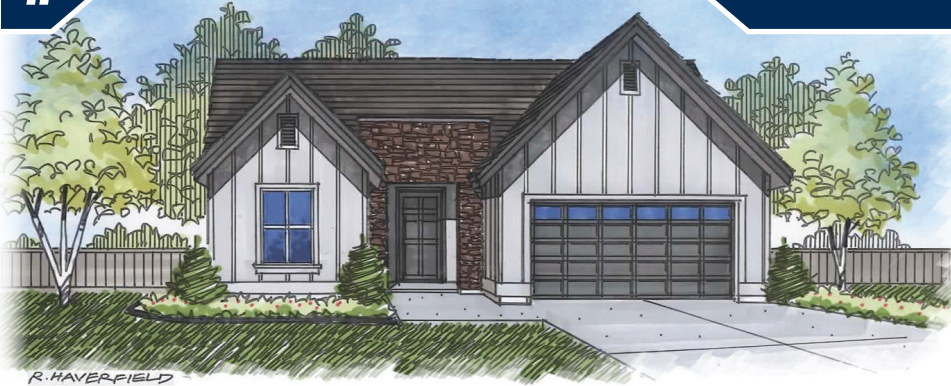

#

RINCON

BERKELEY BUILDING CO.

**RIVERSTONE**

394 S. Hamlin Lane

EAGLE**Square Footage:** 2,086**Developer:**

M3 Companies

Marketing Agent:Better Homes & Gardens RE 43 Degrees North, Chris
Majors -