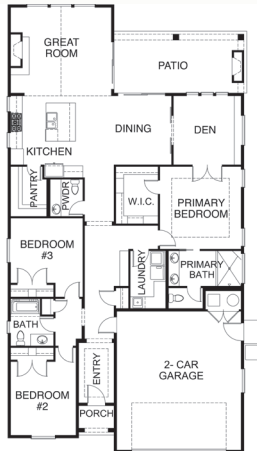

#

RINCON

BERKELEY BUILDING CO.

**RIVERSTONE**

394 S. Hamlin Lane

EAGLE**Square Footage:** 2,086**Developer:**

M3 Companies

Marketing Agent:Better Homes & Gardens RE 43 Degrees North, Chris
Majors -