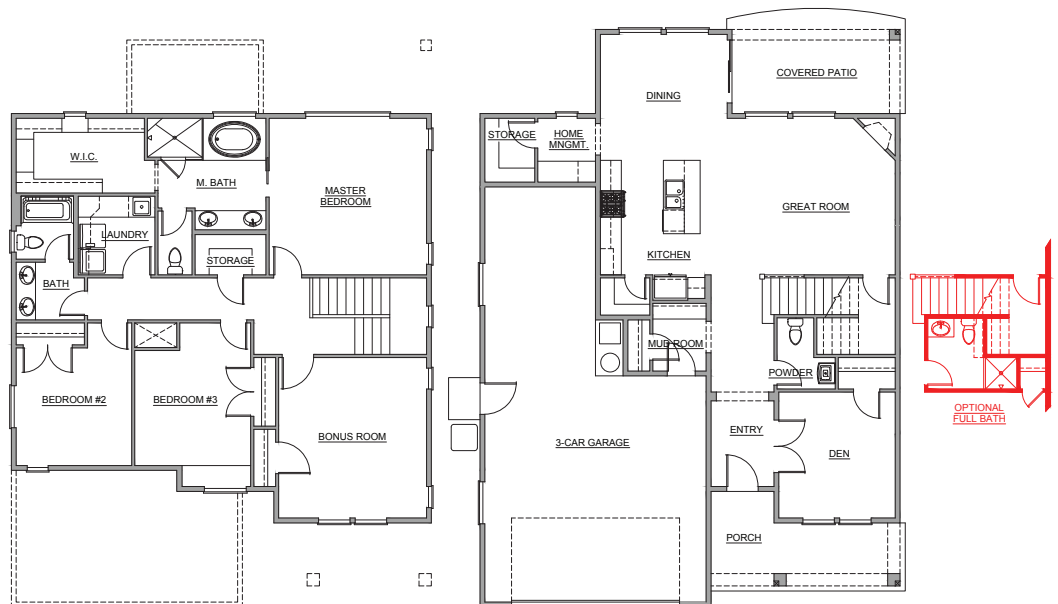

## THE CHANNING I

2,516 Square Feet  
 3 Bedrooms  
 2.5 Bathrooms  
 Den & Bonus Room  
 Home Management Center  
 2+ Car Garage

\*Renderings and floor plans are artists' conceptions and not intended to be an actual depiction of the home or to be regarded as representations of facts. Plans and specifications are subject to change and Buyer to verify all.