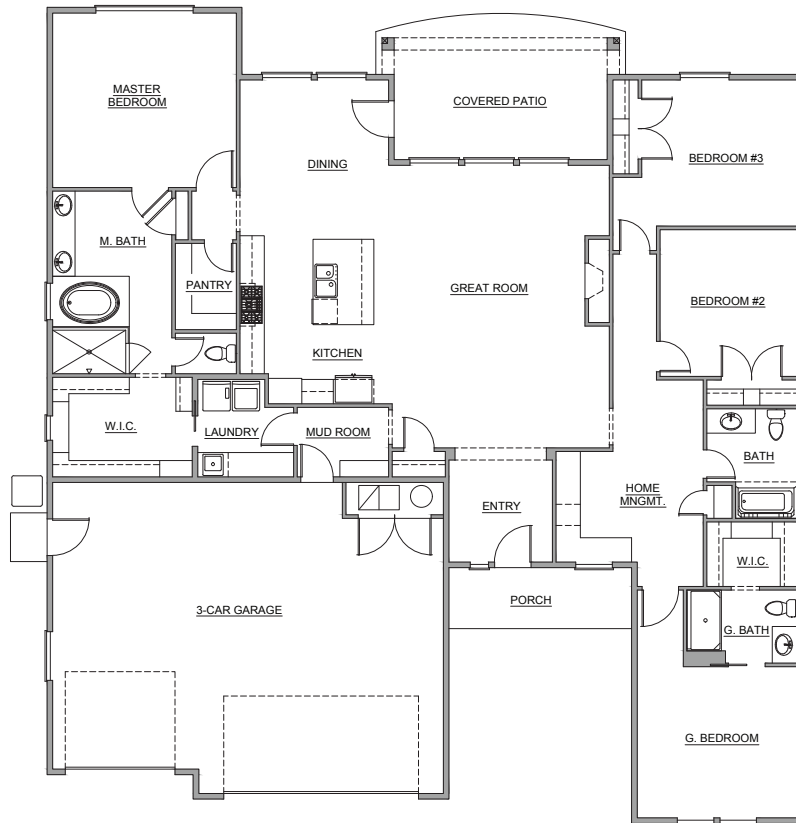

BERKELEY
BUILDING CO.

THE BELMONT II

- 2,543 Square Feet
- Single Level
- 4 Bedrooms
- (Including Full Guest Suite)
- 3 Bathrooms
- Home Management Center
- 3 Car Garage

*Renderings and floor plans are artists' conceptions and not intended to be an actual depiction of the home or to be regarded as representations of facts. Plans and specifications are subject to change and Buyer to verify all.