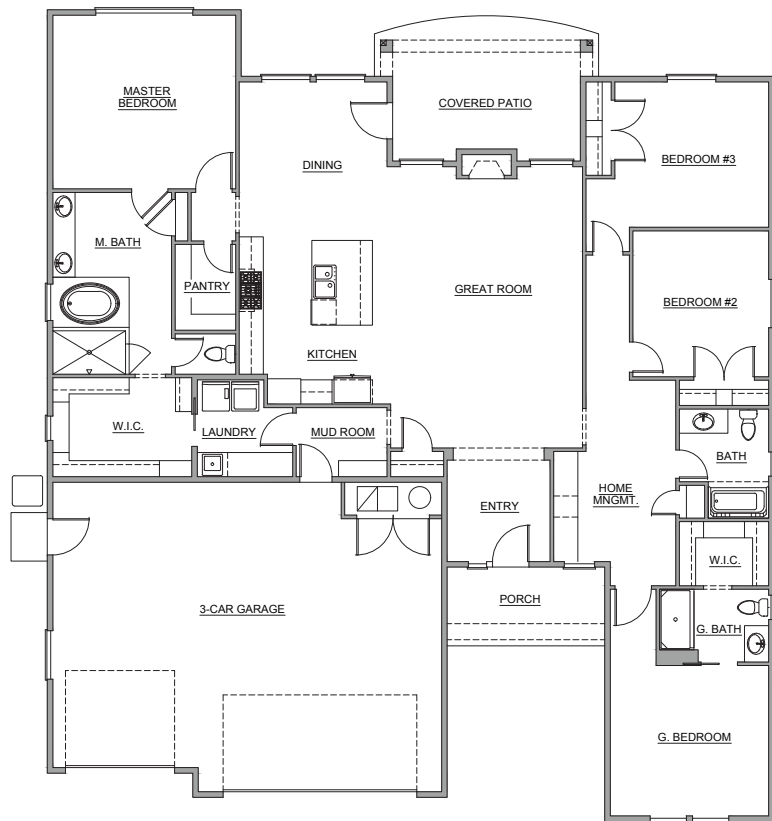

BERKELEY
BUILDING CO.

THE BELMONT I

2,476 Square Feet
Single Level
4 Bedrooms
(Including Full Guest Suite)
3 Bathrooms
Home Management Center
3 Car Garage

*Renderings and floor plans are artists' conceptions and not intended to be an actual depiction of the home or to be regarded as representations of facts. Plans and specifications are subject to change and Buyer to verify all.