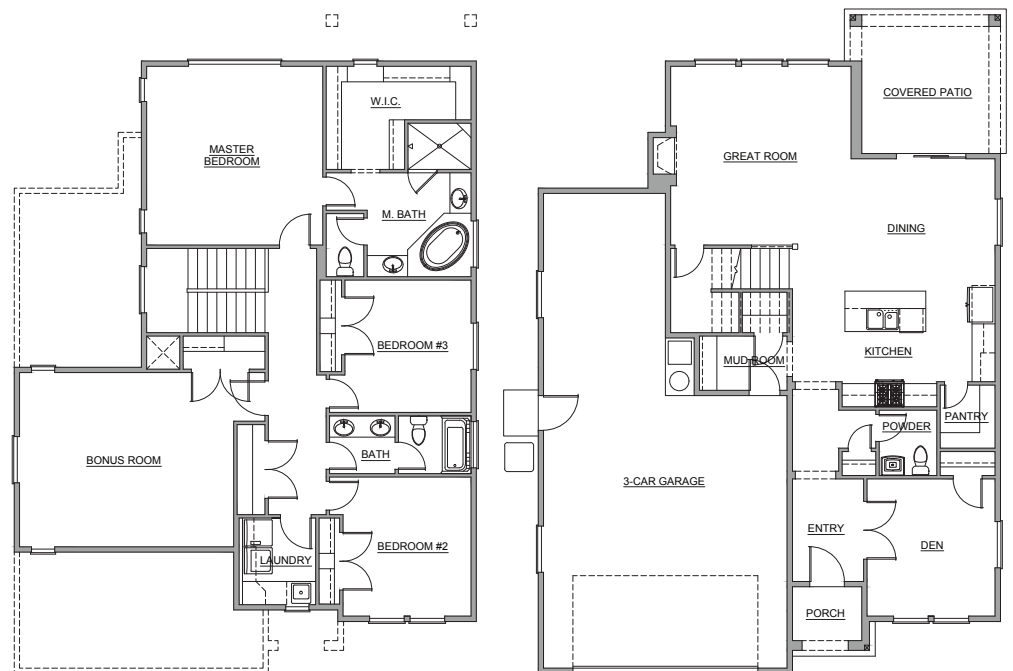

BERKELEY
BUILDING CO.

THE ASHBY

2,514 Square Feet
3 Bedrooms
2.5 Bathrooms
Den & Bonus Room
3 Car Garage

*Renderings and floor plans are artists' conceptions and not intended to be an actual depiction of the home or to be regarded as representations of facts. Plans and specifications are subject to change and Buyer to verify all.