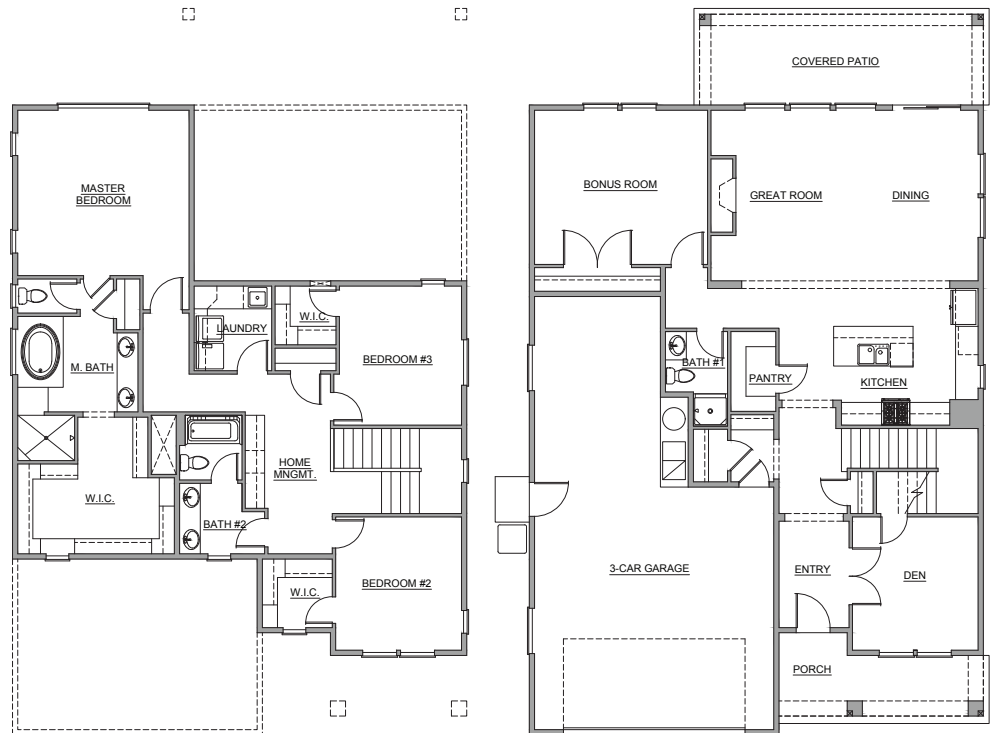

BERKELEY
BUILDING CO.

THE LAFAYETTE

2,713 Square Feet
 3 Bedrooms
 3 Bathrooms
 Den & Bonus Room
 Home Management Center
 3 Car Garage

*Renderings and floor plans are artists' conceptions and not intended to be an actual depiction of the home or to be regarded as representations of facts. Plans and specifications are subject to change and Buyer to verify all.