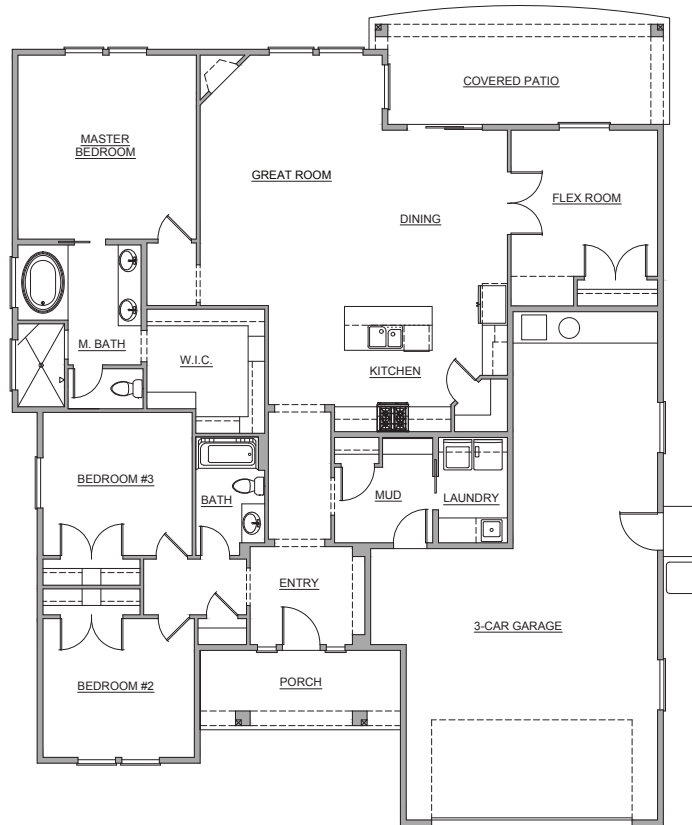

BERKELEY
BUILDING CO.

THE SHATTUCK

2026 Square Feet
3 Bedrooms
2 Bathrooms
Flex Room
3 Car Tandem Garage

*Renderings and floor plans are artists' conceptions and not intended to be an actual depiction of the home or to be regarded as representations of facts. Plans and specifications are subject to change and Buyer to verify all.