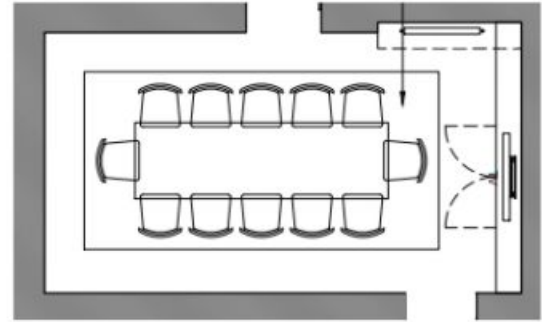

CAPACITIES

16 people seated / 30 people standing

THE PRIVATE ROOM

Intimate and warm, the private room has an exclusive feel nestled away behind the restaurant. It's perfect for smaller dinners and meetings, and features a media system for screening films and sports events.