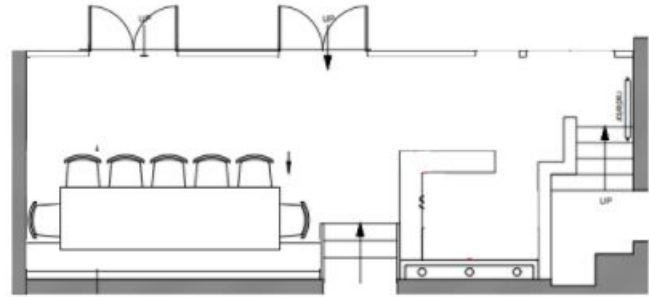

CAPACITIES

16 people seated / 30 people standing

THE PRIVATE ROOM

Intimate and warm, the private room has an exclusive feel nestled away behind the restaurant. It's perfect for smaller dinners and meetings, and features a media system for screening films and sports events.