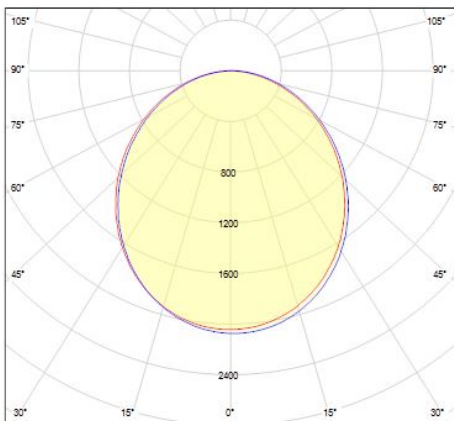

Met.

inLINE-S

Mounting type:	Baffle Ceiling Mounting Plate
Adjustable mounting:	Optional
Electrical Connection type:	1.5m cable with leads
Mechanical impact protection:	IK 04
Degree of protection:	IP 20
Class of protection:	Class 1
Additional safety and performance protection:	No
Body Colour:	Etch Black
Dimensions:	1000mm X 35mm X 35mm
Weight :	+/- 1.2kg
Dimming:	Optional
Emergency Backup:	Optional
Quality management traceability:	Serialisation, Track and Trace
Spares availability post purchase :	5 years
Serviceable for repairs and maintenance:	Yes up to component level
Upgradable:	No
Approximate product life base on 12hour usage:	5 years
Warranty :	Limited Three-year/50000-hour Warranty (degradation based on LM-80 - TM-21 @ 85°)
Performance Warranty :	No
Country of origin :	South Africa