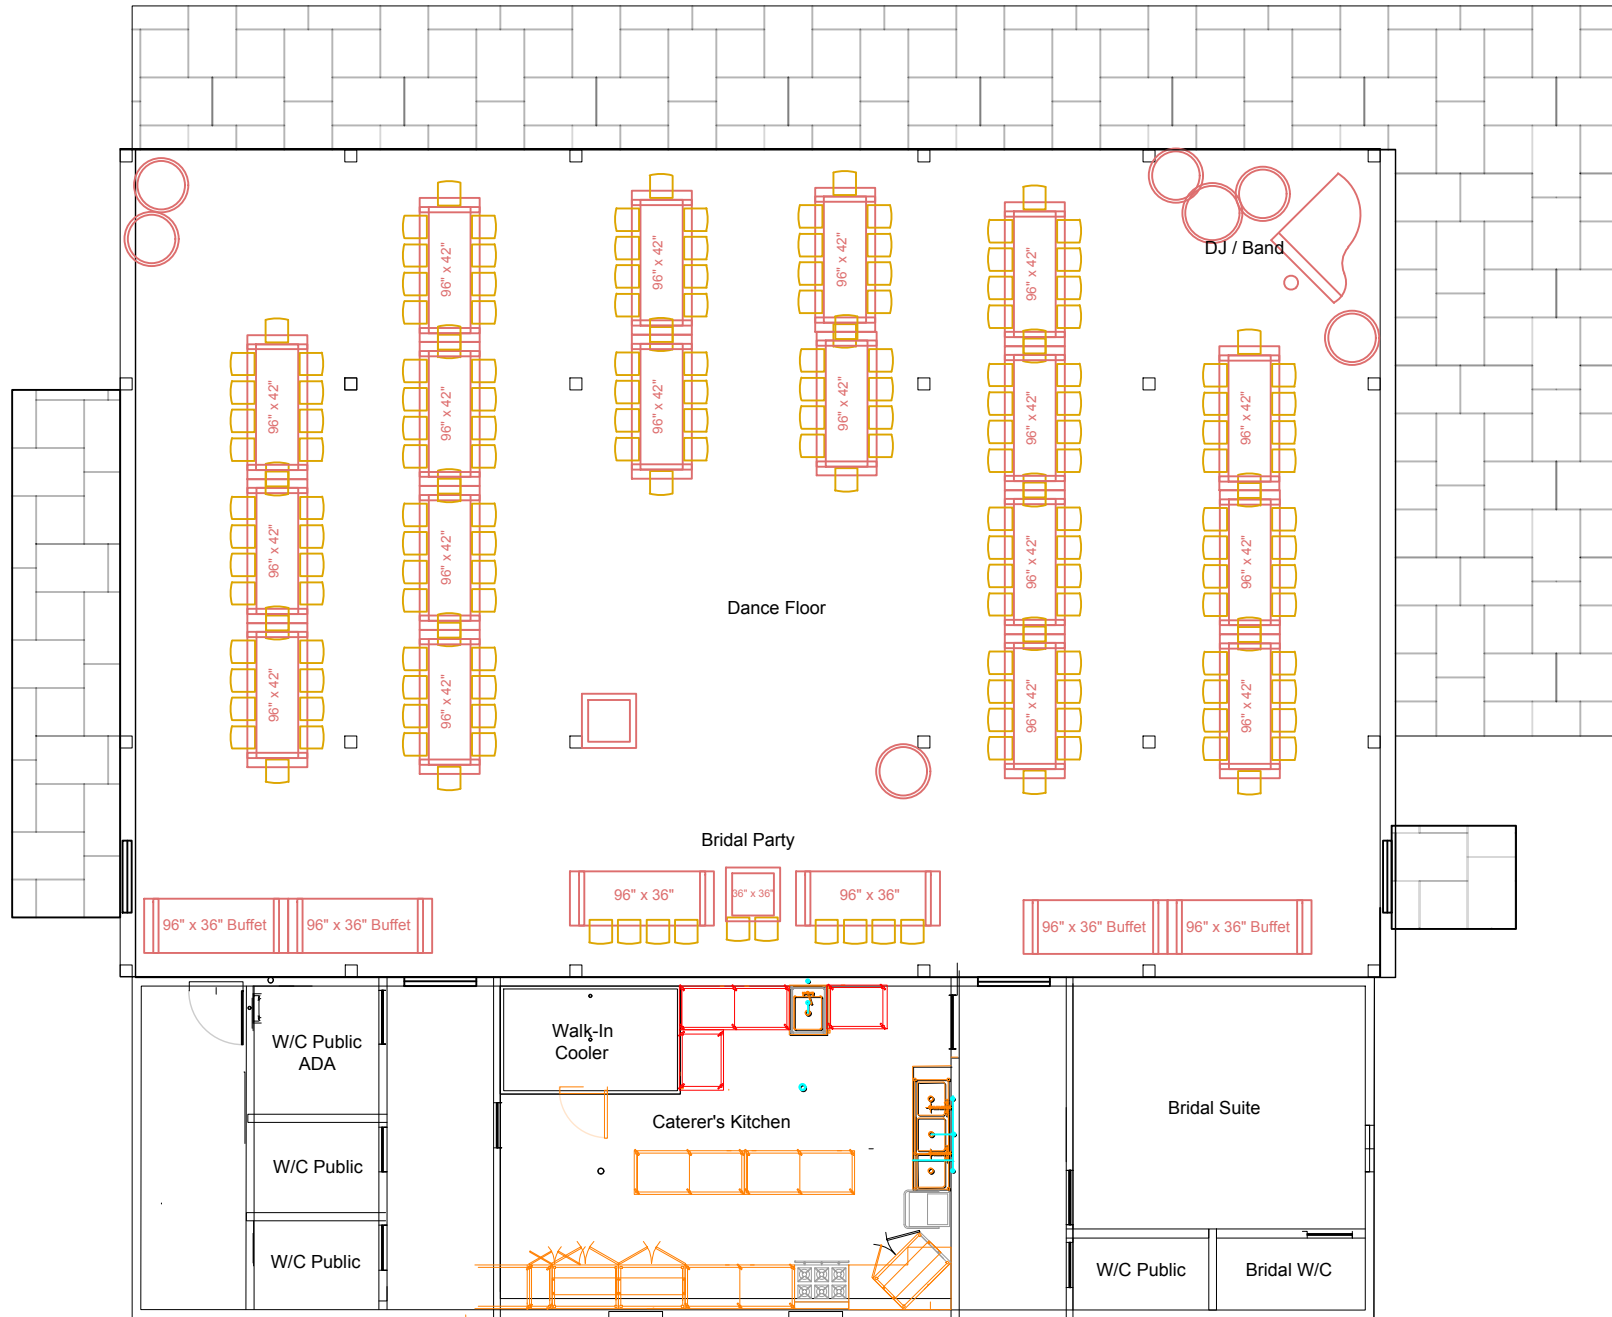

Gables & Gardens Table Layout 1

Example Layout for 150 Guests

*Seating Layout is for Example Purposes Only