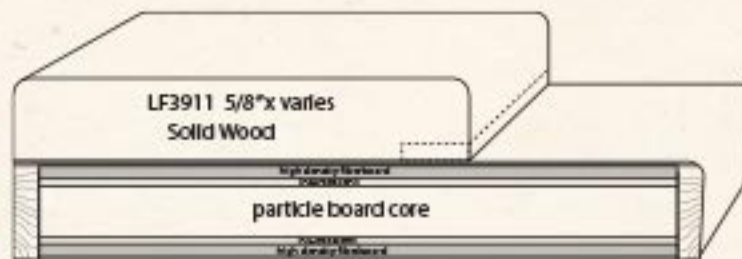

FIRERATED FRAMES

Get 45, 60 or 90 minute rated door frames in the beauty of real wood!

Learn all about it at FIRERATEDWOODDOORFRAMES.COM

FERCHE MILLWORK

FERCHE.COM // 800-328-7867

45
MINUTE

F347

45
MINUTE