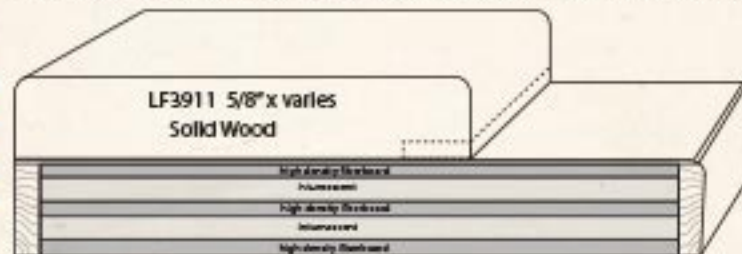

60
MINUTE

F348