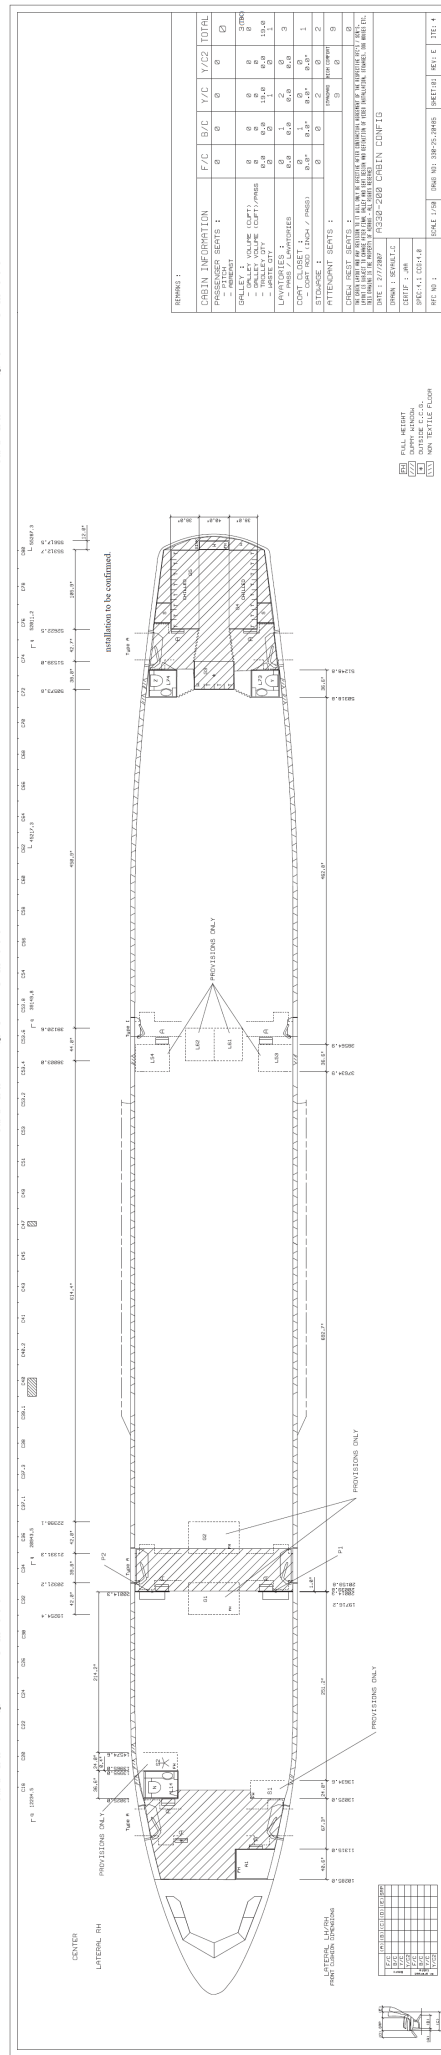

T

T

T

T

T

T

SCALE 1:10
DRAW NO. 2045-2045 SHEET 1 OF 1