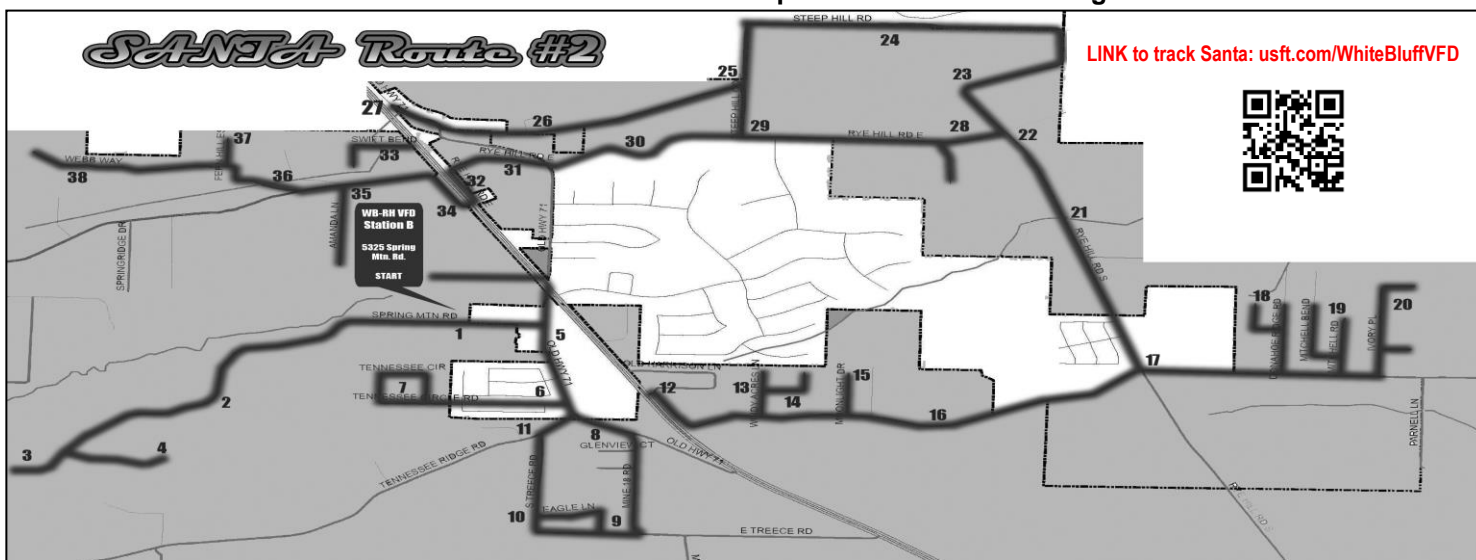

Fire Trucks and SANTA will leave STATION "B" at **12:00 P.M.** on Sunday-DECEMBER 6TH. **All (3) Routes will have SANTA and his HELPERS aboard. LISTEN FOR THE SIRENS AND LOOK FOR THE LIGHTS, (AND TRACK US USING THE WEBSITE LINK OR SCANNING the QR Code)** so you and your family can be a part of this fun and memorable event! Remember if you miss SANTA on his route, come to STATION "B" AT 5325 Spring Mountain Rd. around 4:30 P.M. SANTA will meet and greet those who missed him on his route from 4:30 P.M. TO 5:00 P.M. – **Email us at: whitebluffryehillfire@gmail.com with questions or Facebook Message Us!**

Please follow the numbers on each Map to determine our driving routes!

Please find your house on the map above and see which route to track SANTA's visit to your street or area
In Case of Heavy Rain/Ice/Snow making roads dangerous on December 6th – the Santa Run will be moved to Sunday – Dec 13th – same times.