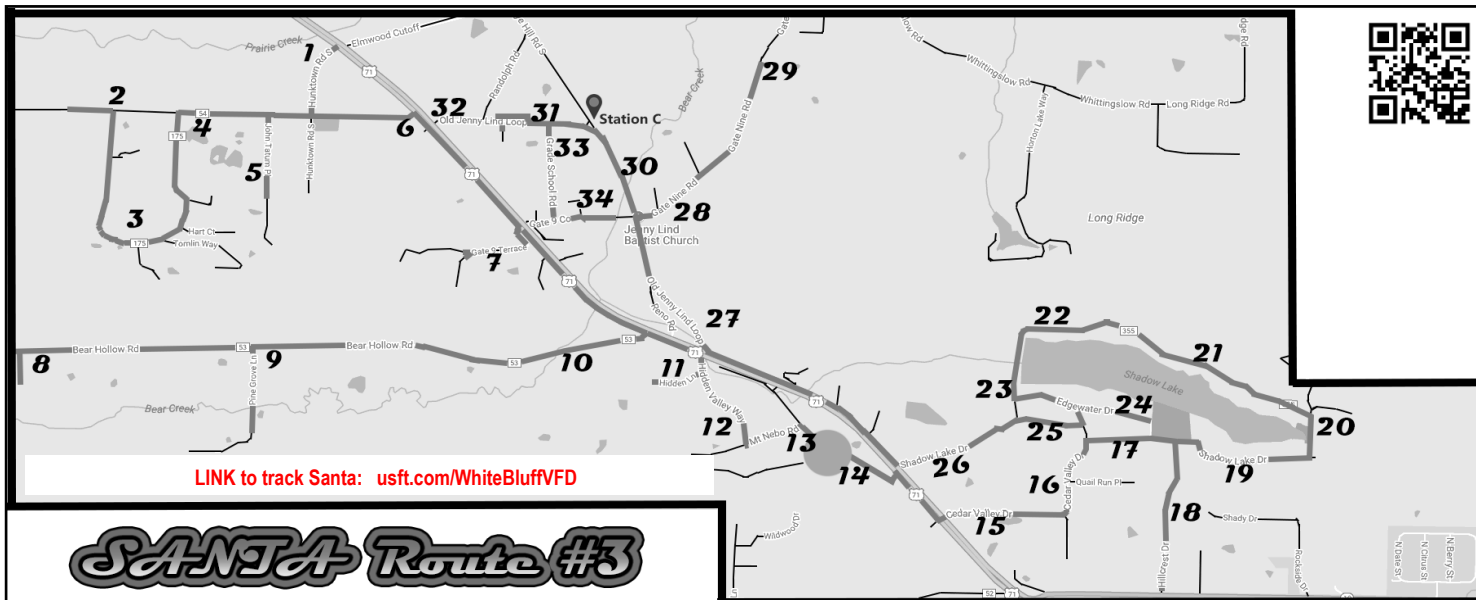

Fire Trucks and SANTA will leave STATION "B" at **12:00 P.M.** on Sunday-DECEMBER 6TH. **All (3) Routes will have SANTA and his HELPERS aboard. LISTEN FOR THE SIRENS AND LOOK FOR THE LIGHTS, (AND TRACK US USING THE WEBSITE LINK OR SCANNING the QR Code)** so you and your family can be a part of this fun and memorable event! Remember if you miss SANTA on his route, come to STATION "B" AT 5325 Spring Mountain Rd. around 4:30 P.M. SANTA will meet and greet those who missed him on his route from 4:30 P.M. TO 5:00 P.M. – **Email us at: whitebluffryehillfire@gmail.com with questions or Facebook Message Us!**

Please follow the numbers on each Map to determine our driving routes!

Please find your house on the map above and see which route to track SANTA's visit to your street or area
In Case of Heavy Rain/Ice/Snow making roads dangerous on December 6th – the Santa Run will be moved to Sunday – Dec 13th – same times.