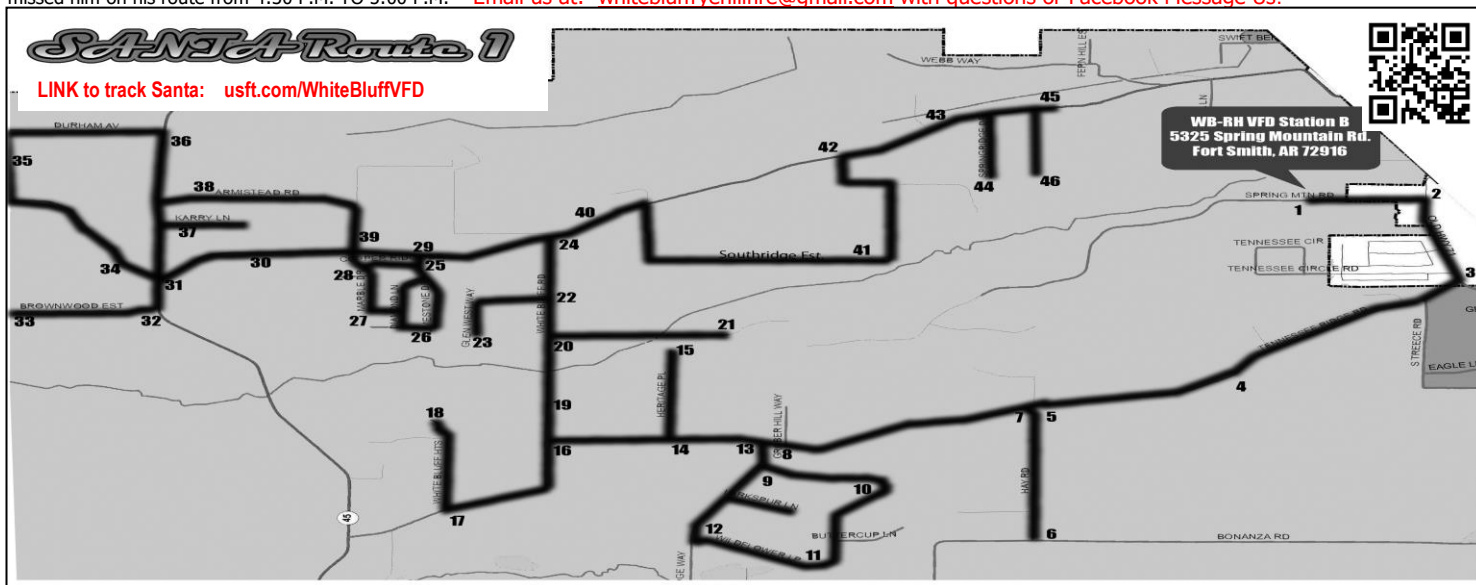

Fire Trucks and SANTA will leave STATION "B" at **12:00 P.M.** on Sunday-DECEMBER 6TH. **All (3) Routes will have SANTA and his HELPERS aboard. LISTEN FOR THE SIRENS AND LOOK FOR THE LIGHTS, (AND TRACK US USING THE WEBSITE LINK OR SCANNING the QR Code)** so you and your family can be a part of this fun and memorable event! Remember if you miss SANTA on his route, come to STATION "B" AT 5325 Spring Mountain Rd. around 4:30 P.M. SANTA will meet and greet those who missed him on his route from 4:30 P.M. TO 5:00 P.M. – **Email us at: whitebluffryehillfire@gmail.com with questions or Facebook Message Us!**

Please follow the numbers on each Map to determine our driving routes!

Please find your house on the map above and see which route to track SANTA's visit to your street or area
In Case of Heavy Rain/Ice/Snow making roads dangerous on December 6th – the Santa Run will be moved to Sunday – Dec 13th – same times.