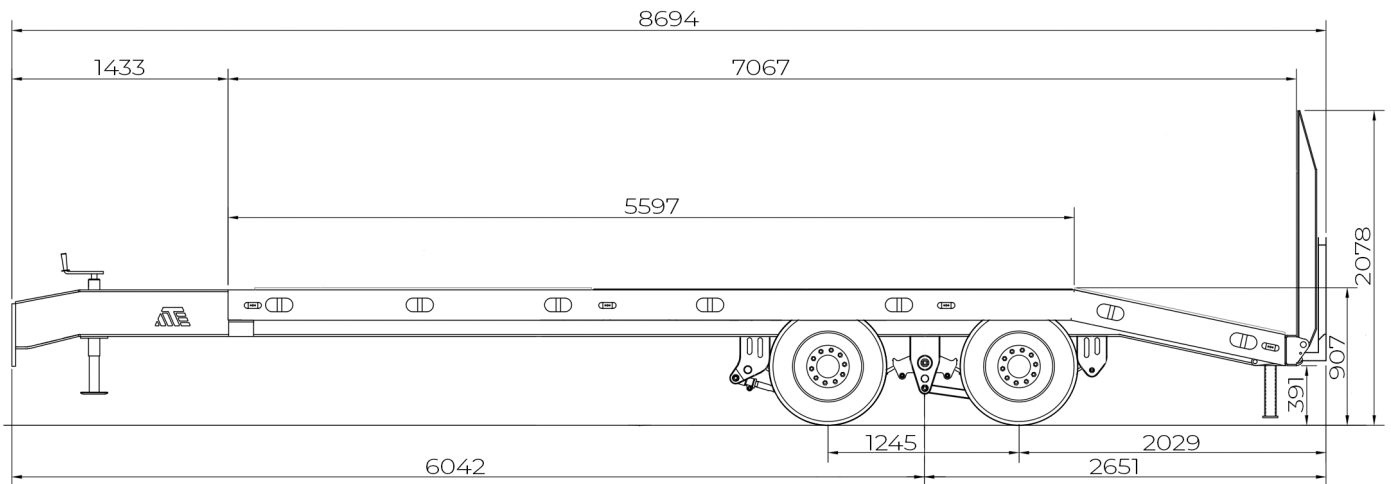

## FEATURES

- ✓ Maximum manoeuvrability.
- ✓ 2 or 3 axle options available.
- ✓ Weight transfer to truck through drawbar.
- ✓ Spring assisted or hydraulic ramps available.
- ✓ High tensile steel (700mpa).
- ✓ 40/50mm tow eye or pintle hook available.
- ✓ Ship Lock pockets included.
- ✓ Certified load anchors.

## SPECIFICATIONS

GVM	20,000kg
Tare	From 3,400kg
Deck Length	7000mm
Deck Height	911mm
Width	2500mm
Axle	MTW low loader
Axle Spacing	1300mm
Suspension	MTE spring
Brakes	12.75 x 7.5 out-board drums
Brakes Type	Multi-volt ABS

Landing Legs	5T wind down
Ramps	2000mm x 760mm spring assisted
Drawbar	5,000kg (with pintle)
Tow Eye	Pintle or 50mm tow eye
Toolbox	Open in drawbar
Wheels	Weight cheetah 17.5" x 6.75"
Tyres	215 x 17.5 x 16 ply
Decking	2" pine
Lights	Hella LED
Odometer	Included