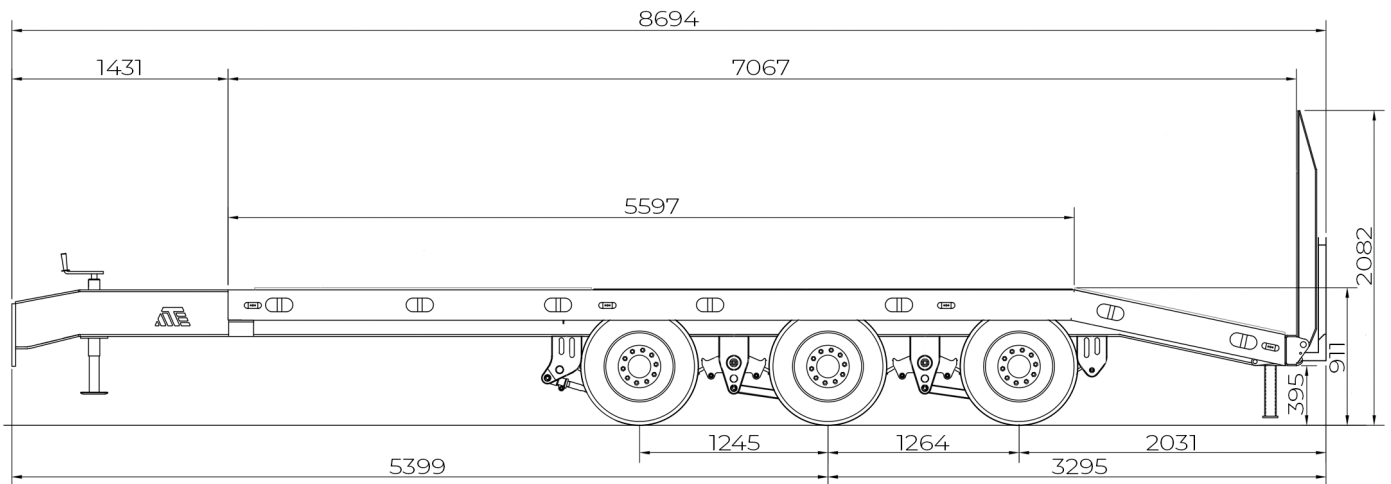

FEATURES

- ✓ Maximum manoeuvrability.
- ✓ 2 or 3 axle options available.
- ✓ Weight transfer to truck through drawbar.
- ✓ Spring assisted or hydraulic ramps available.
- ✓ High tensile steel (700mpa).
- ✓ 7m & 8.5m deck lengths available.
- ✓ 40/50mm tow eye or pintle hook available.
- ✓ Ship Lock pockets included.
- ✓ Certified load anchors.

MODERN TRANSPORT ENGINEERS

07 849 4609 | www.modtrans.co.nz | 70 Foreman Road, Avalon, Hamilton

3 AXLE SIMPLE TRAILER

SPECIFICATIONS

GVM	23,000kg	Landing Legs	5T wind down
Tare	From 4,500kg	Ramps	2000mm x 760mm spring assisted
Deck Length	7000mm	Drawbar	5,000kg (with pintle)
Deck Height	911mm	Tow Eye	Pintle or 50mm tow eye
Width	2500mm	Toolbox	Open in drawbar
Axle	MTW low loader	Wheels	Weight cheetah 17.5" x 6.75"
Axle Spacing	1300mm	Tyres	215 x 17.5 x 16 ply
Suspension	MTE spring	Decking	2" pine
Brakes	12.75 x 7.5 out-board drums	Lights	Hella LED
Brakes Type	Multi-volt ABS	Odometer	Included

OPTIONAL EXTRAS

- **Spare Wheel & Tyres**
 - Standard steel
- **Alloy Wheels**
 - Machined finish
 - Polished finish
 - Premium finish
- **Deck Length**
 - Extra 1500mm (8500mm total)
- **Ship Locks**
 - 4x ship locks
- **Signage**
 - Folding "OVERSIZE" signs
 - Sliding chevrons with lights
- **Suspension**
 - Air
- **Ramps**
 - Hydraulic with 6.5HP petrol pull start
 - Hydraulic with 6.5HP petrol electric start
 - Hydraulic with hand pump
- **Load Restraint Kit**
 - 8x 4.5m long 10mm transport chain with clevis grab hook
 - 8x ratchet chain twitches
 - 10x 9m load binders (2500kg)