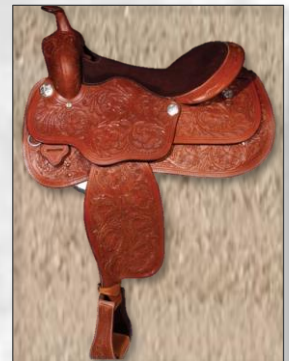

### Visitors Info:

*Colorado Welcome Center*  
[colorado.com/cities-and-towns/lamar](http://colorado.com/cities-and-towns/lamar)

*Lamar Community College*  
[lamarcc.edu](http://lamarcc.edu)

**A beautiful saddle from SCHNEIDERS will be awarded to the Overall High Point Rider for the West World/Regional.**

*(Details on the Colorado POA website.)*

MOLLY'S CUSTOM SILVER will create buckles for the age group high points at the West World.

For the Regional, high points include sheets, headstalls, and slicker hoods.