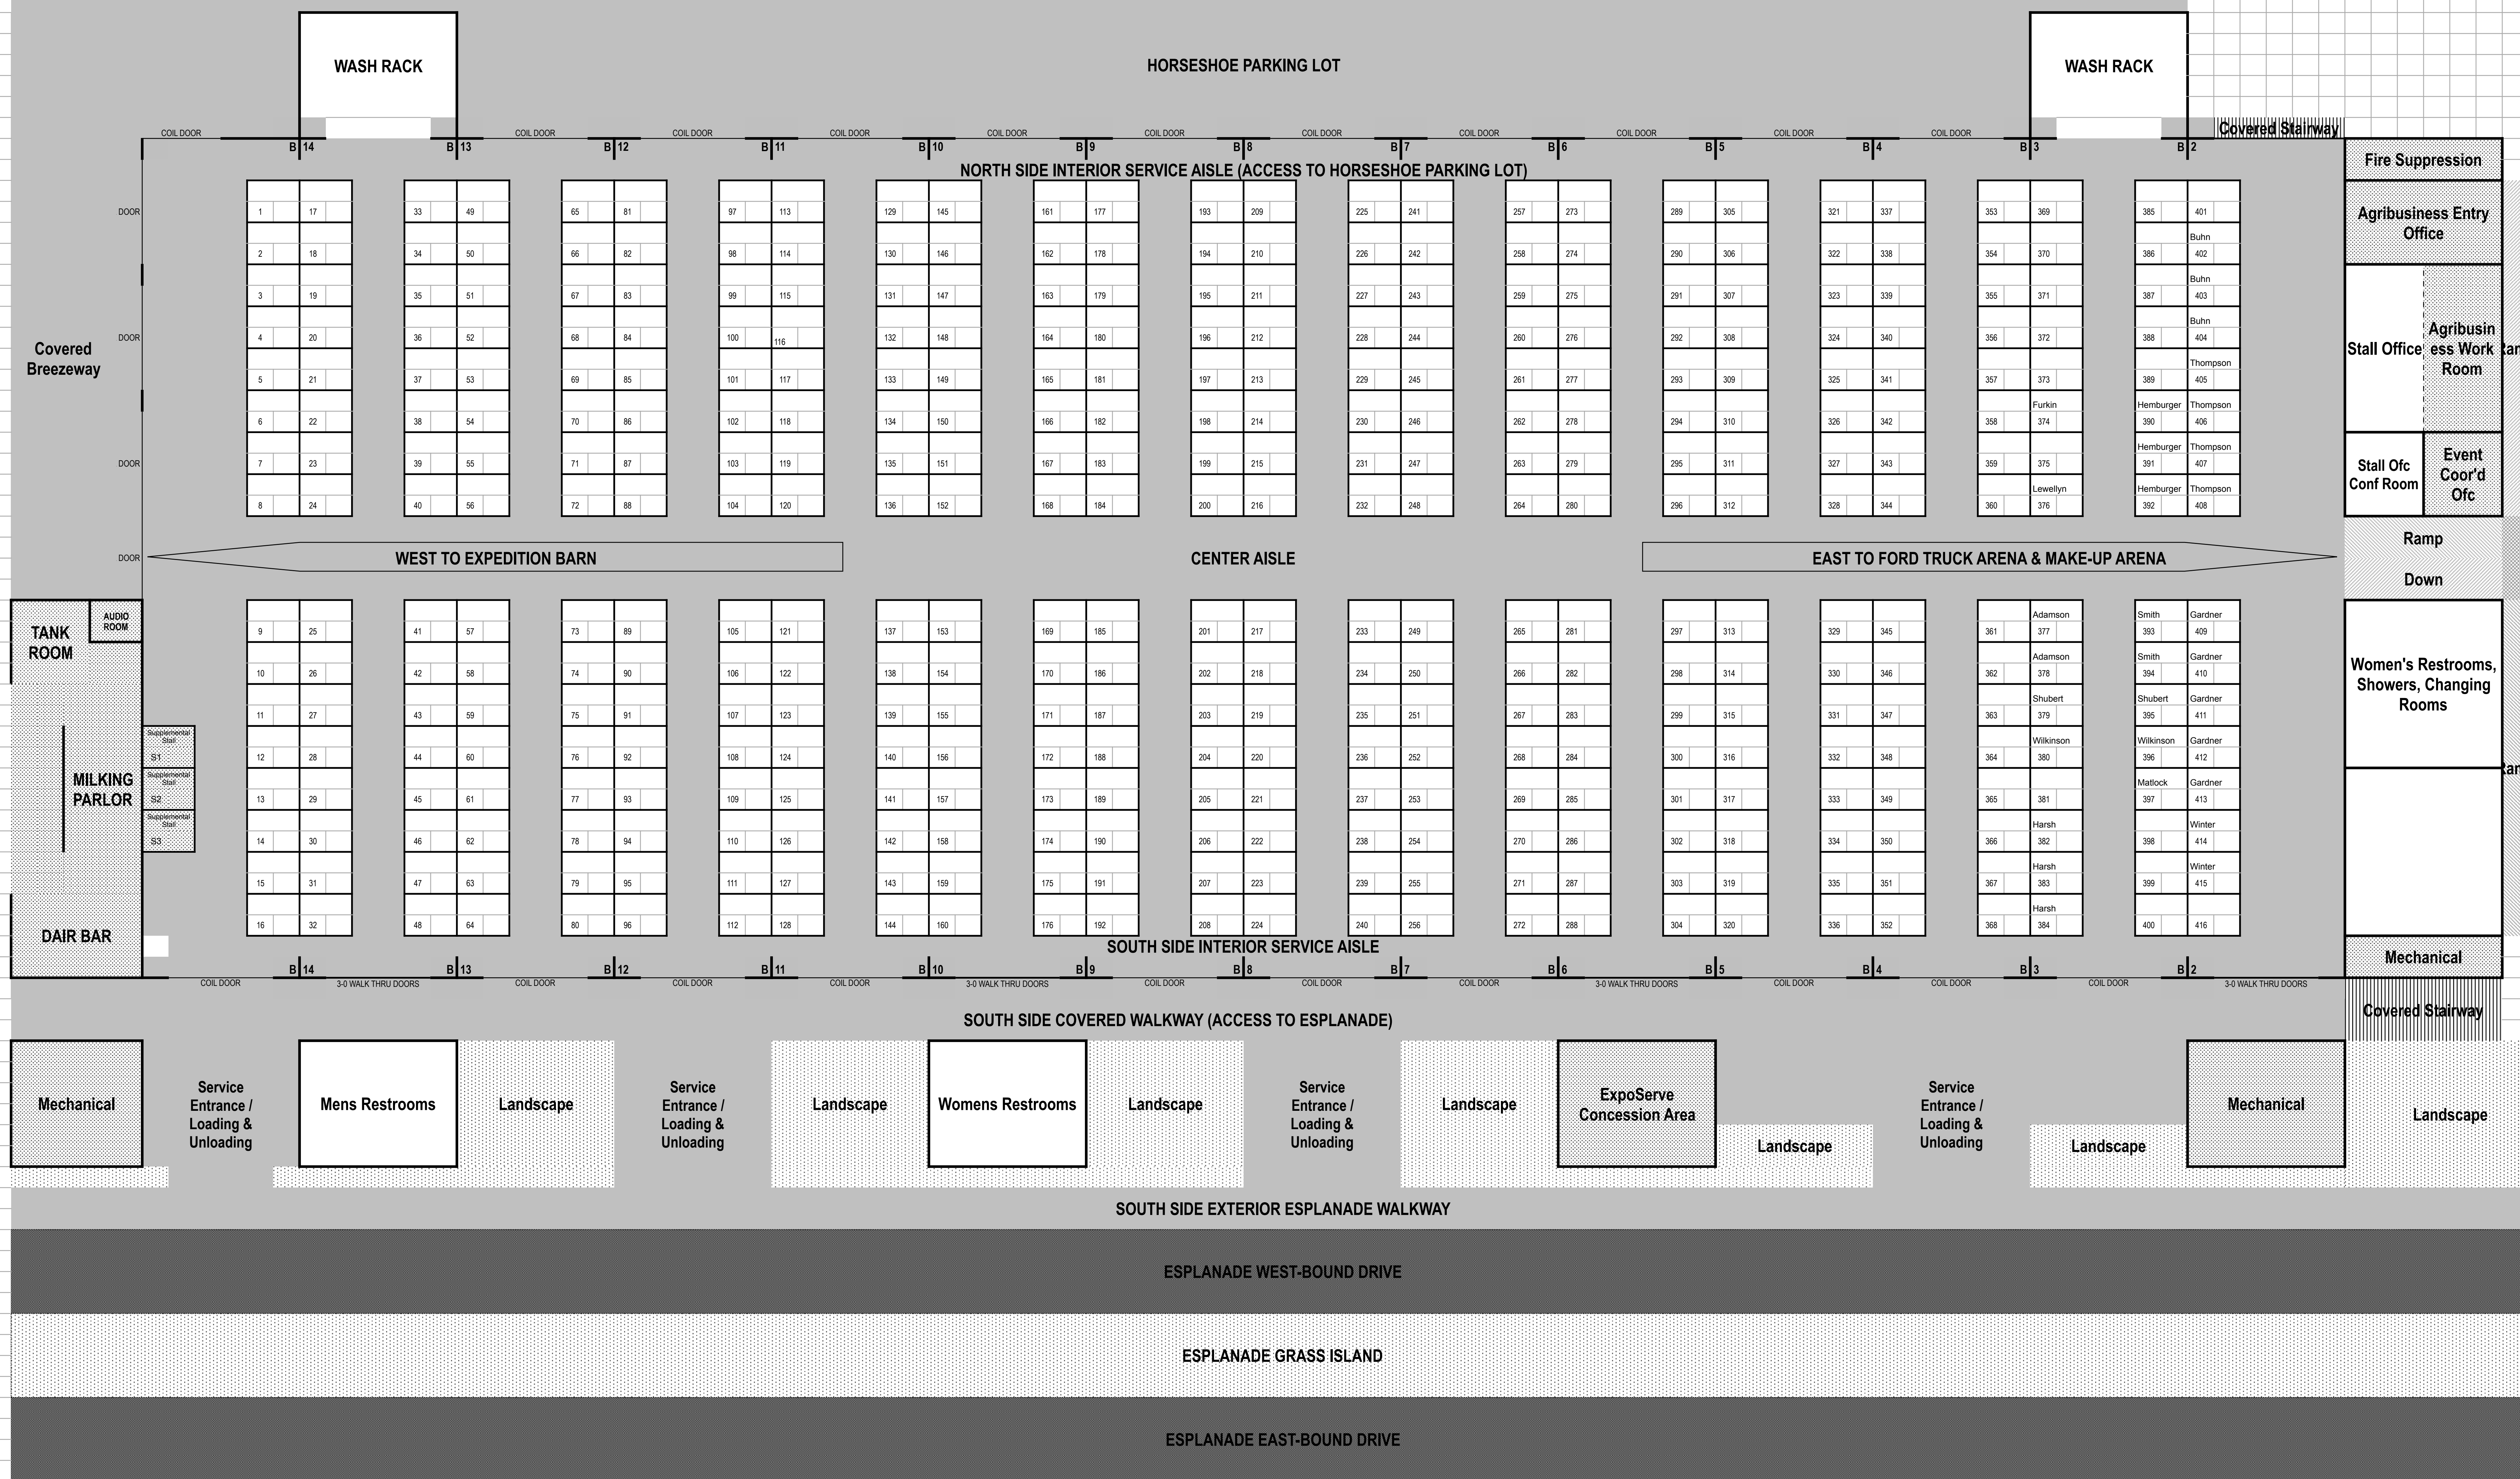

# OKLAHOMA FORD DEALERS BARN / 416 - 10' X 10' STALLS

Enclosed on south, west, and north sides; east side opens to arena access

NOT TO SCALE

low

low