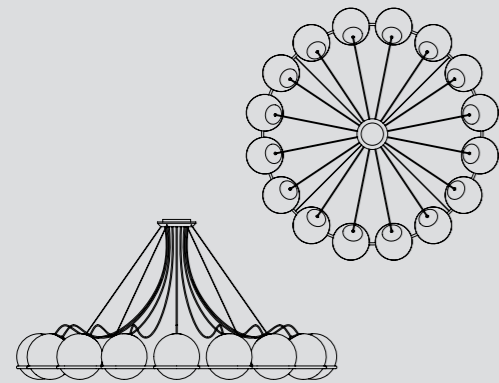

Item Code	Description
T08-S31-SGB0	16 Opaline Spheres, Black Structure
T08-S31-SGD0	16 Opaline Spheres, Champagne Structure

MODEL 2109/24/14

Gino Sarfatti, 1959/2018

Typology Suspension
Materials Opaline Glass Diffuser, Steel Structure
Dimensions Ø 1340 x 70-1800mm
Diffuser diameter Ø 140mm
Weight 16.50kg
Light source 24 x E14 (60W Max)
 Bulbs Not Included
Finish

Item Code	Description
T08-S31-SOB0	24 Opaline Sphere, Black Structure
T08-S31-SOD0	24 Opaline Sphere, Champagne Structure

WITH

MODEL 2109/16/20

Gino Sarfatti, 1959/2018

Typology Suspension
Materials Opaline Glass Diffuser, Steel Structure
Dimensions Ø 1400 x 70-1800mm
Diffuser diameter Ø 200mm
Weight 21.00kg
Light source 16 x E27 (60W Max)
 Bulbs Not Included
Finish