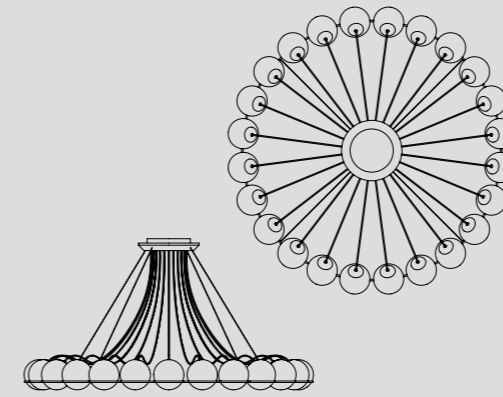

MODEL 2109/24/14

Gino Sarfatti, 1959/2018

Typology Suspension
Materials Opaline Glass Diffuser, Steel Structure
Dimensions Ø 1340 x 70-1800mm
Diffuser diameter Ø 140mm
Weight 16.50kg
Light source 24 x E14 (60W Max)
Bulbs Not Included
Finish

Item Code	Description
T08-S31-SOB0	24 Opaline Sphere, Black Structure
T08-S31-SOD0	24 Opaline Sphere, Champagne Structure

WITH