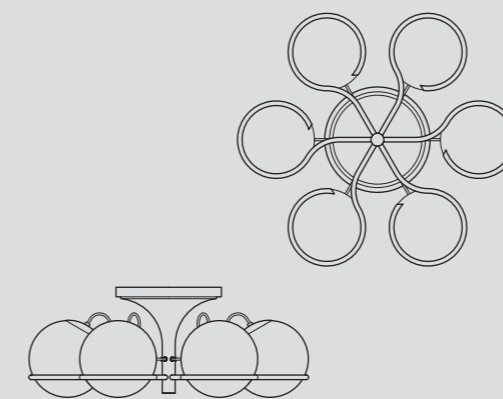

Item Code	Description
T08-S31-SOB0	24 Opaline Sphere, Black Structure
T08-S31-SOD0	24 Opaline Sphere, Champagne Structure

WITH

MODEL 2109/16/20

Gino Sarfatti, 1959/2018

Typology Suspension
Materials Opaline Glass Diffuser, Steel Structure
Dimensions Ø 1400 x 70-1800mm
Diffuser diameter Ø 200mm
Weight 21.00kg
Light source 16 x E27 (60W Max)
 Bulbs Not Included
Finish

Item Code	Description
T08-S21-MGB0	16 Opaline Spheres, Black Structure
T08-S21-MGD0	16 Opaline Spheres, Champagne Structure

MODEL 2042/6

Gino Sarfatti, 1959/2019

Typology Ceiling
Materials Opaline Glass Diffuser, Steel Structure
Dimensions 730 x 658 x 287mm
Diffuser diameter Ø 200mm
Weight 9.40kg
Light source 6 x E27 LED 6W, 2700K, 806lm (1612lm Total)
 Non-Dimmable Bulbs Included
Finish