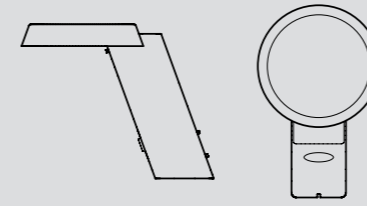

MODEL 607

Gino Sarfatti, 1971/2013

Typology	Table
Materials	Aluminium
Dimensions	250 x 390 x 310mm
Reflector diameter	Ø 250mm
Weight	6.10kg
Control	Rotary Dimmer
Light source	Integrated LED, 11W, 2700K, 730lm
Finish	

Item Code	Description
T04-T12-000G	Grey

WITH