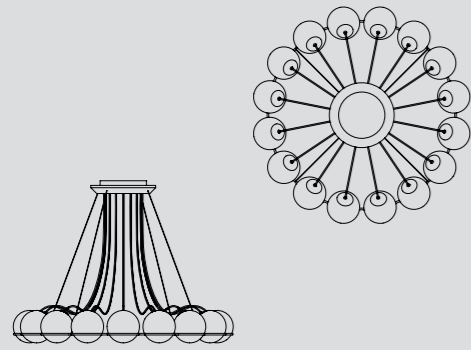

MODEL 2109/16/14

Gino Sarfatti, 1959/2018

Typology Suspension
Materials Opaline Glass Diffuser, Steel Structure
Dimensions Ø 950 x 70-1800mm
Diffuser diameter Ø 140mm
Weight 11.40kg
Light source 16 x E14 (60W Max)
Bulbs Not Included
Finish

Item Code	Description
T08-S31-SGB0	16 Opaline Spheres, Black Structure
T08-S31-SGD0	16 Opaline Spheres, Champagne Structure