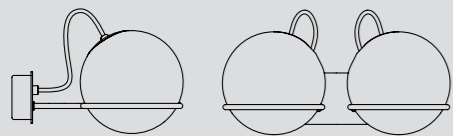

MODEL 237/2

Gino Sarfatti, 1959/2018

Typology Wall
Materials Opaline Glass Diffuser, Steel Structure
Dimensions 310 x 230 x 150mm
Diffuser diameter Ø 140mm
Weight 1.60kg
Control Available with On/Off Switch
Light source 2 x E14 LED 4.5W, 2700K, 470lm (940lm Total)
Non-Dimmable Bulbs Included
Finish

Item Code	Description
T08-W31-S2B0	2 Opaline Spheres, Black Mount
T08-W31-S2D0	2 Opaline Spheres, Champagne Mount