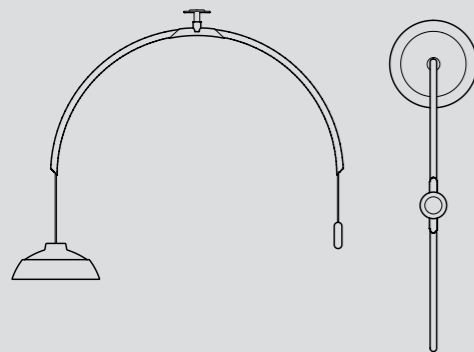

MODEL 2129

Gino Sarfatti, 1969/2013

Typology Suspension
Materials Aluminium Reflectors, Methacrylate and Brass Struc.
Dimensions 400 x 1450 x 1235mm
Reflector Diameter Ø 400mm
Weight 4.60kg
Control Foot Switch
Light source Integrated LED 25W, 2700K, 1600lm
Finish

Item Code	Description
T07-S12-00BW	White & Grey Shade, Methacrylite Structure

MODEL 1095

Gino Sarfatti, 1968/2013

Typology Floor
Materials Aluminium Structure
Dimensions Ø 200 x 1700-2000mm
Reflector Diameter Ø 80mm
Control Foot Switch
Light source Integrated LED 34W, 2700K, 1850lm
Finish

Item Code	Description	Weight
T06-F12-010B	1700mm Height, Black Stem, White Base	5.00kg
T06-F12-020B	1850mm Height, Black Stem, White Base	5.15kg
T06-F12-030B	2000mm Height, Black Stem, White Base	5.30kg