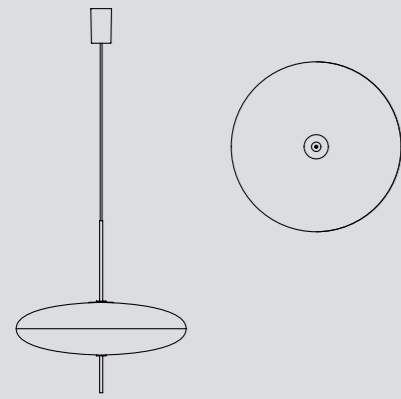

MODEL 2065

Gino Sarfatti, 1950/2016

Typology Suspension
Materials Opaline Methacrylate Diffusers, Aluminium Hardware
Dimensions Ø 538 x 546mm
Diffuser diameter Ø 538mm
Weight 2.70kg
Light source 5 x E14 LED 4W, 2700K, 470lm (2350lm Total)
Dimmable Bulbs Included
Finish

Item Code	Description
T01-S31-0BBW	Black & White Diffuser, Black Hardware, Black Cable
T01-S31-0BWW	White Diffuser, Black Hardware, Black Cable
T01-S31-0WWW	White Diffuser, Black Hardware, White Cable