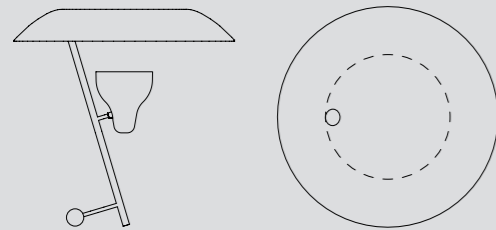

MODEL 548

Gino Sarfatti, 1951/2013

Typology	Table
Materials	Brass Structure, Opaline Methacrylate Diffuser
Dimensions	Ø 500 x 500mm
Diffuser diameter	Ø 500mm
Weight	3.10kg
Control	Touch Dimmer
Light source	Integrated LED, 11W, 2700K, 730lm
Finish	

Item Code	Description
T03-T12-00BG	Dark Burnished Brass with Grey Diffuser
T03-T12-00BO	Dark Burnished Brass with Orange Diffuser
T03-T12-001A	Polished Brass with Azure Diffuser
T03-T12-001G	Polished Brass with Grey Diffuser