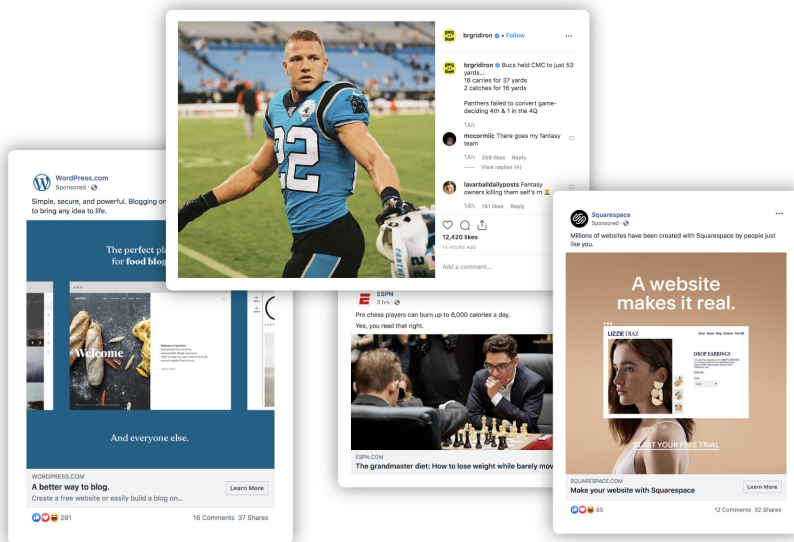

# Actionable Digital Intelligence

Delivering True Social Media Audience & Influencer Insights via our fully interactive, AI drive analysis application

## Broadest Collection of Social Media Data

PiiQ provides complete real-time actionable intelligence across social media. We collect more data on more platforms than any other product in the market.

### Precision Audience Analysis

PiiQ scores profiles and audience attributes, relationships, and behaviors for authenticity, trust, affinity, and influence potential. Adding context to content.