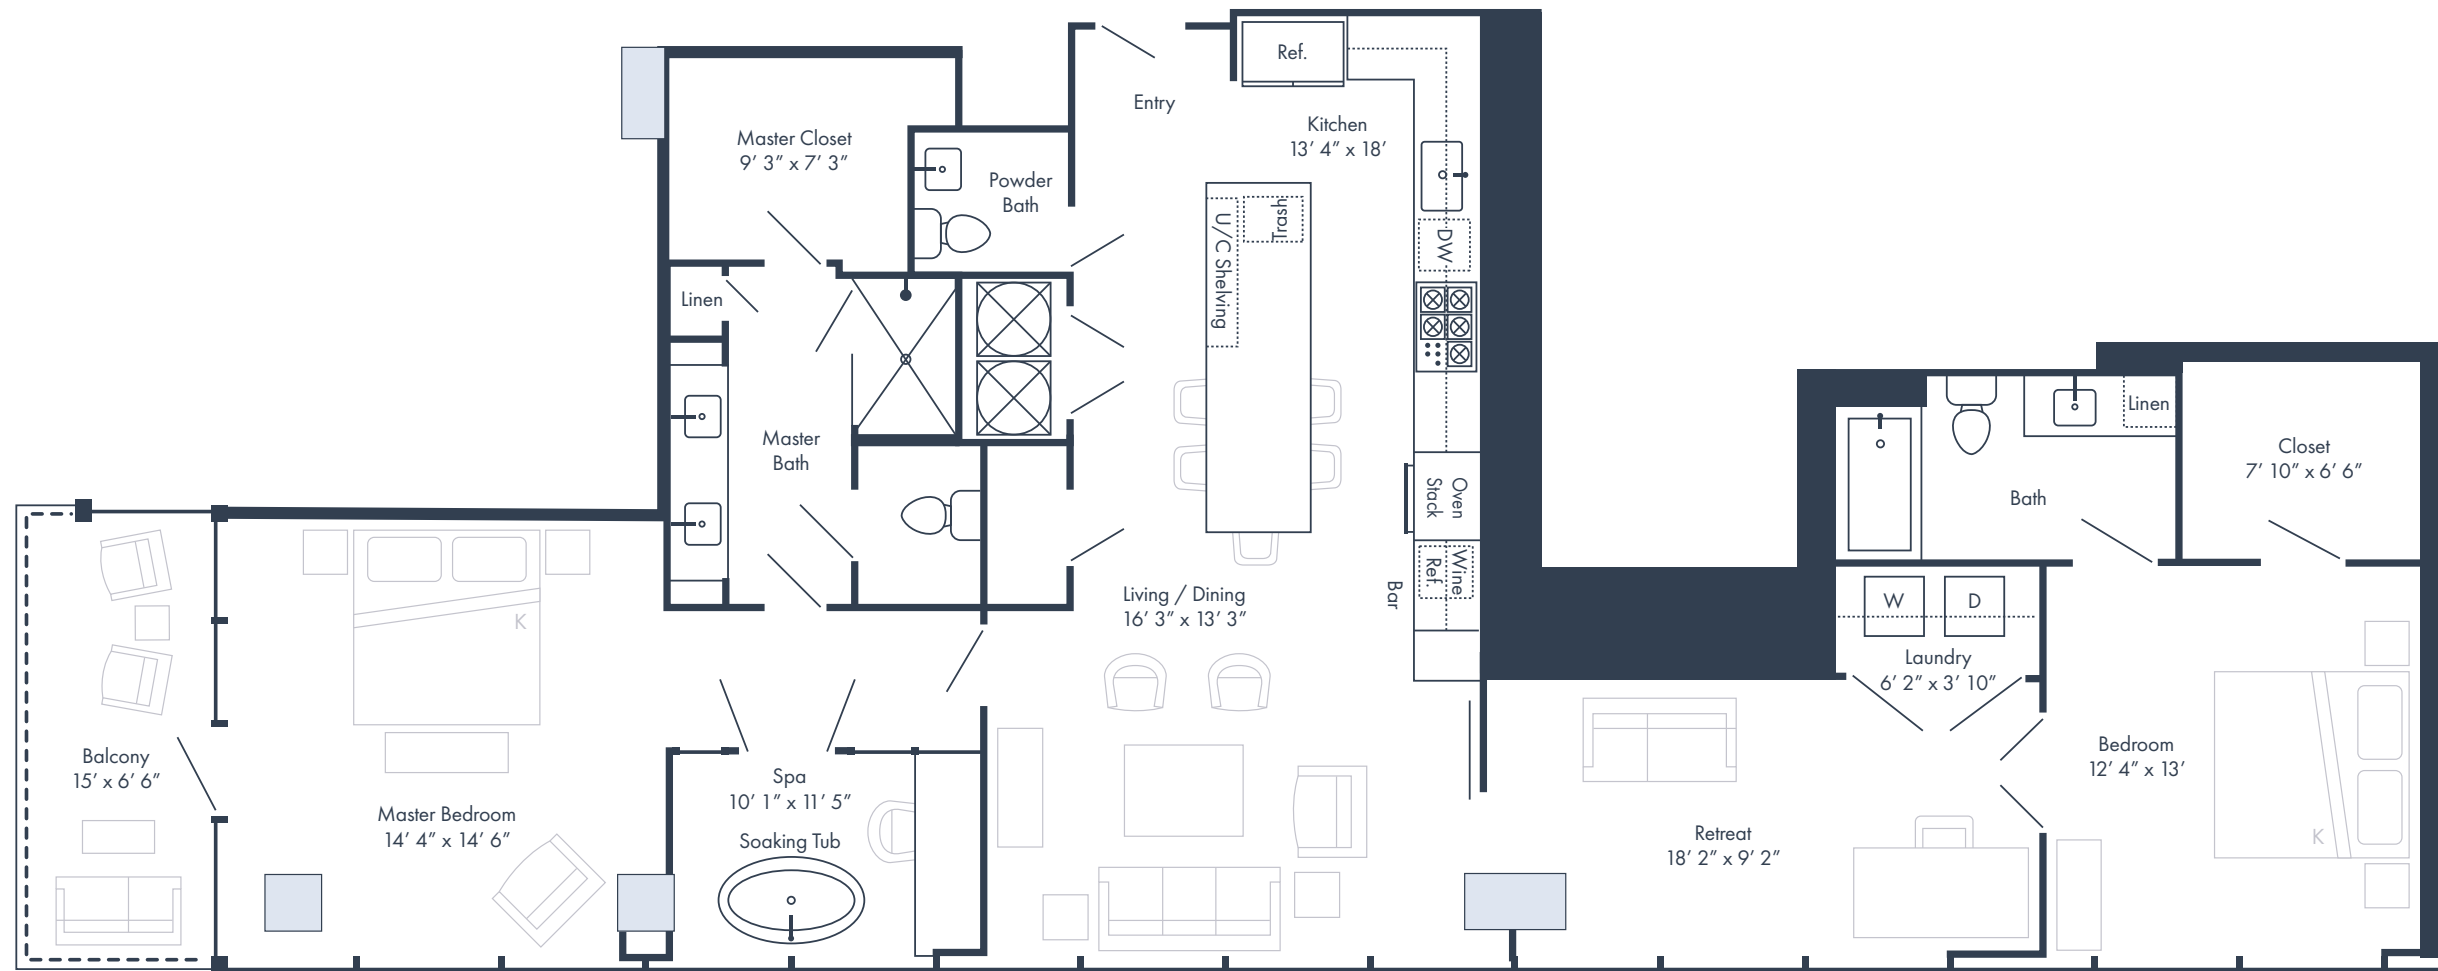

01

FLOORS 16 THROUGH 31

2 Bedrooms + Retreat 2.5 Bathrooms + Spa 1,628 SQFT

the RESIDENCES at BROADWEST

Square footage and measurements as indicated on plan is approximate. Layouts shown at unit interiors are for general reference only and are not intended to depict precisely the actual as-built conditions. Furnishings not included.