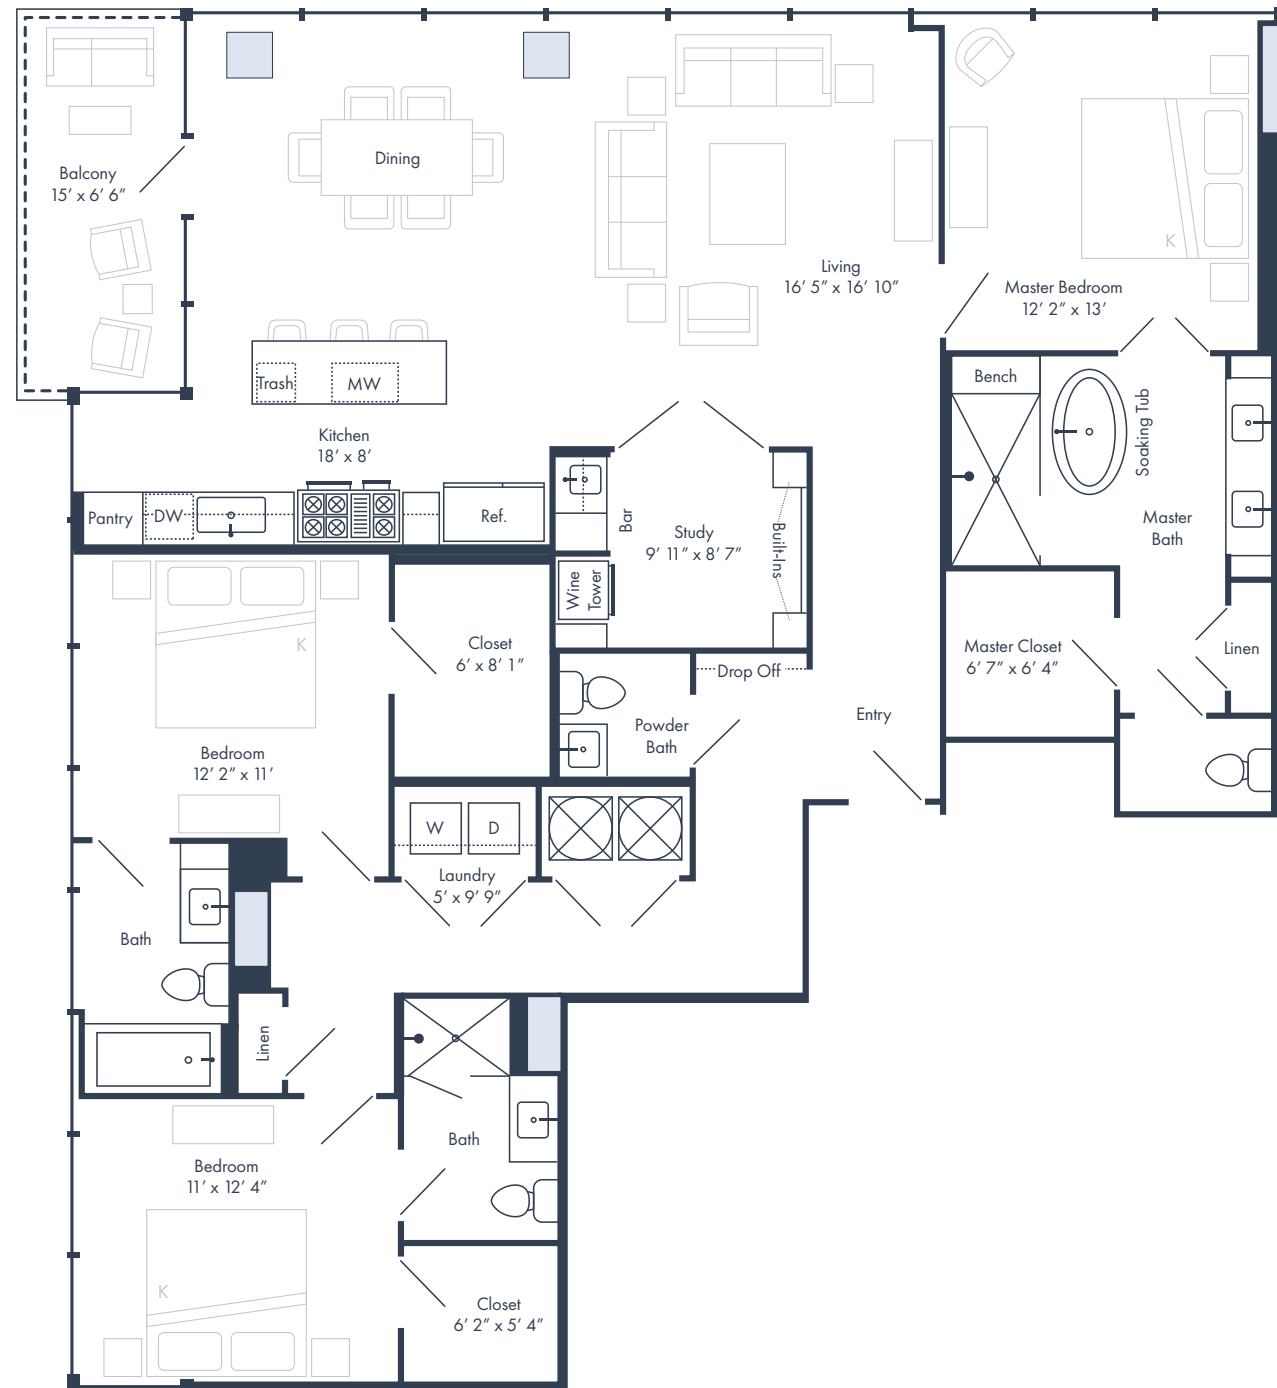

02

FLOORS 15 THROUGH 31

3 Bedrooms + Study 3.5 Bathrooms + Spa 1,951 SQFT

the RESIDENCES at BROADWEST

Square footage and measurements as indicated on plan is approximate. Layouts shown at unit interiors are for general reference only and are not intended to depict precisely the actual as-built conditions. Furnishings not included.