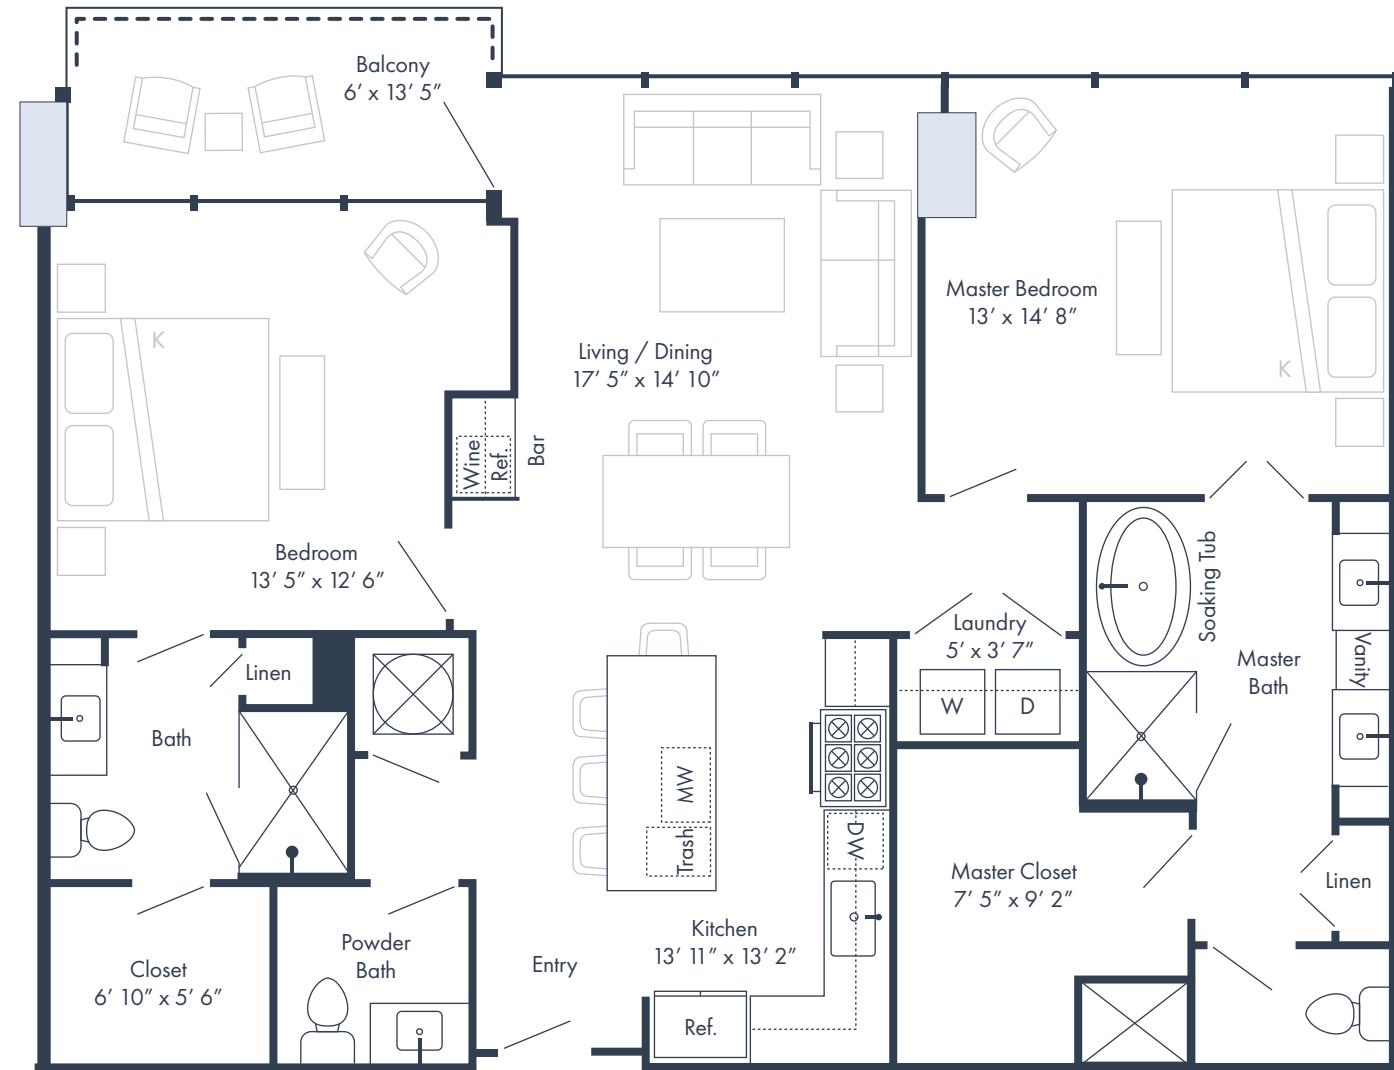

03

FLOORS 15 THROUGH 31

2 Bedrooms 2.5 Bathrooms 1,323 SQFT

the RESIDENCES at BROADWEST

Square footage and measurements as indicated on plan is approximate. Layouts shown at unit interiors are for general reference only and are not intended to depict precisely the actual as-built conditions. Furnishings not included.