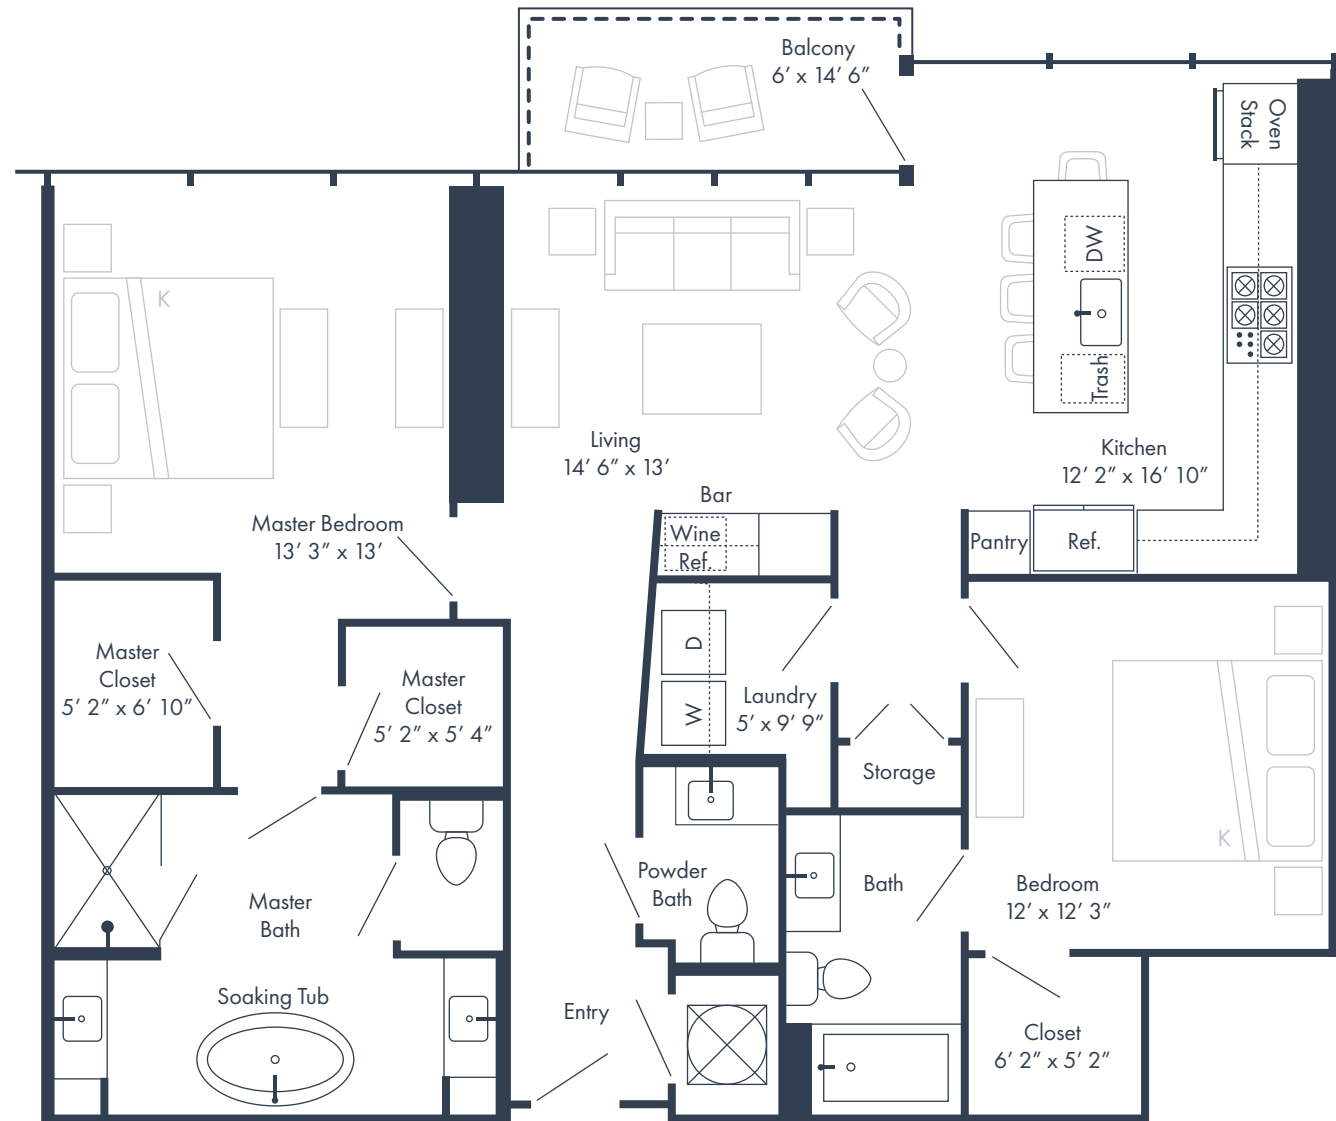

# 04

## FLOORS 15 THROUGH 31

2 Bedrooms 2.5 Bathrooms 1,412 SQFT

# the RESIDENCES at BROADWEST

Square footage and measurements as indicated on plan is approximate. Layouts shown at unit interiors are for general reference only and are not intended to depict precisely the actual as-built conditions. Furnishings not included.