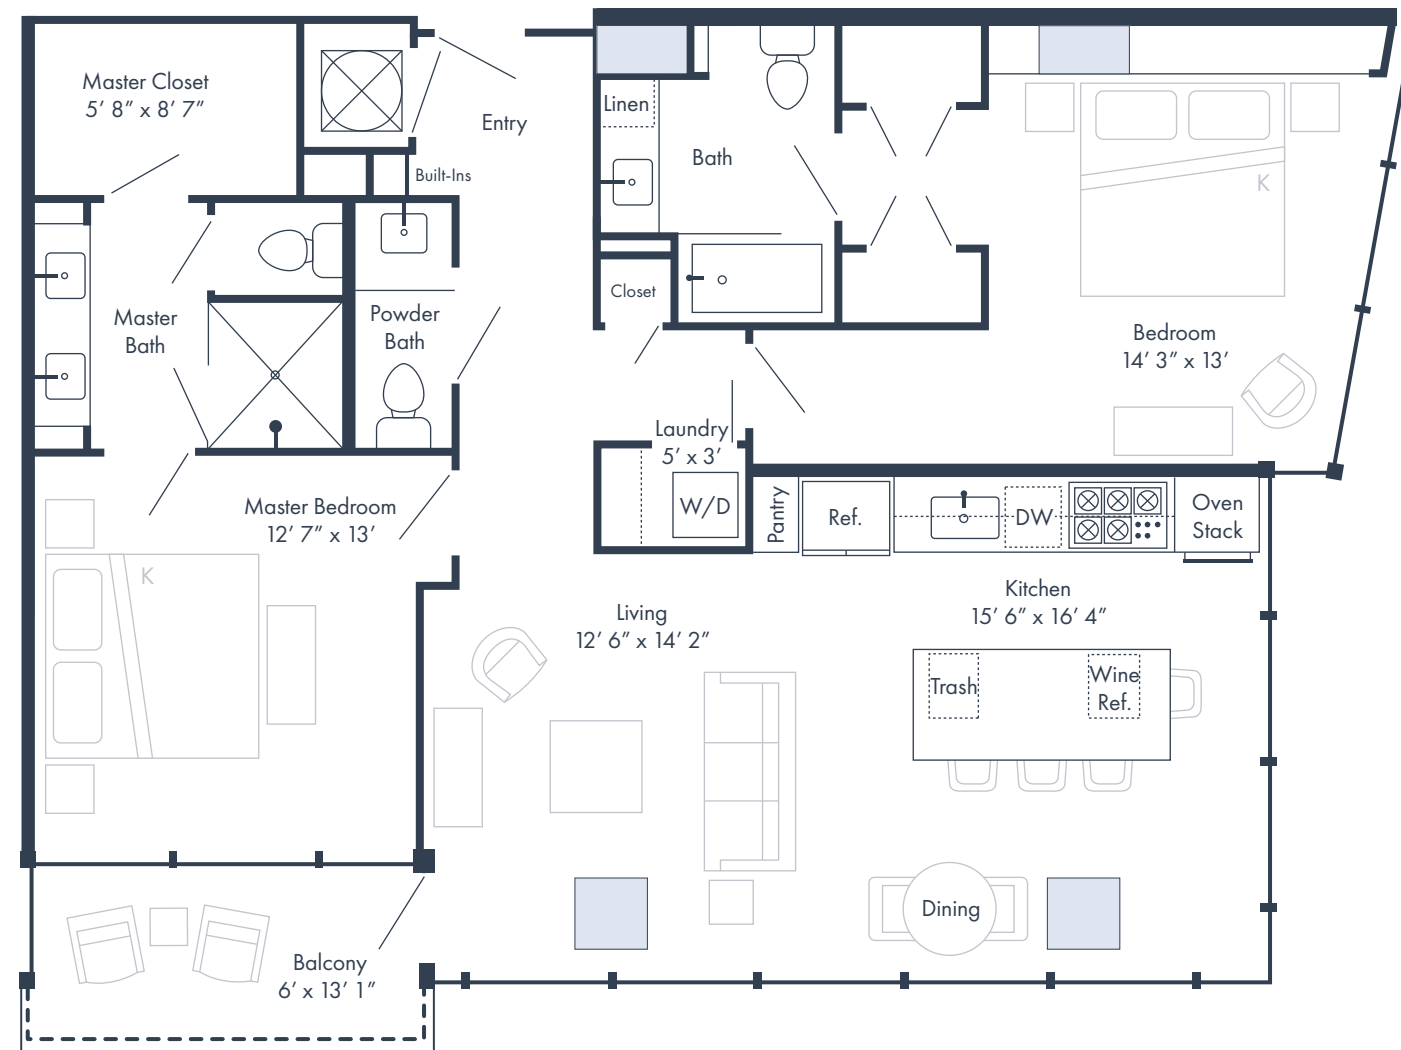

08

FLOORS 15 THROUGH 31

2 Bedrooms 2.5 Bathrooms 1,289 SQFT

the RESIDENCES at BROADWEST

Square footage and measurements as indicated on plan is approximate. Layouts shown at unit interiors are for general reference only and are not intended to depict precisely the actual as-built conditions. Furnishings not included.