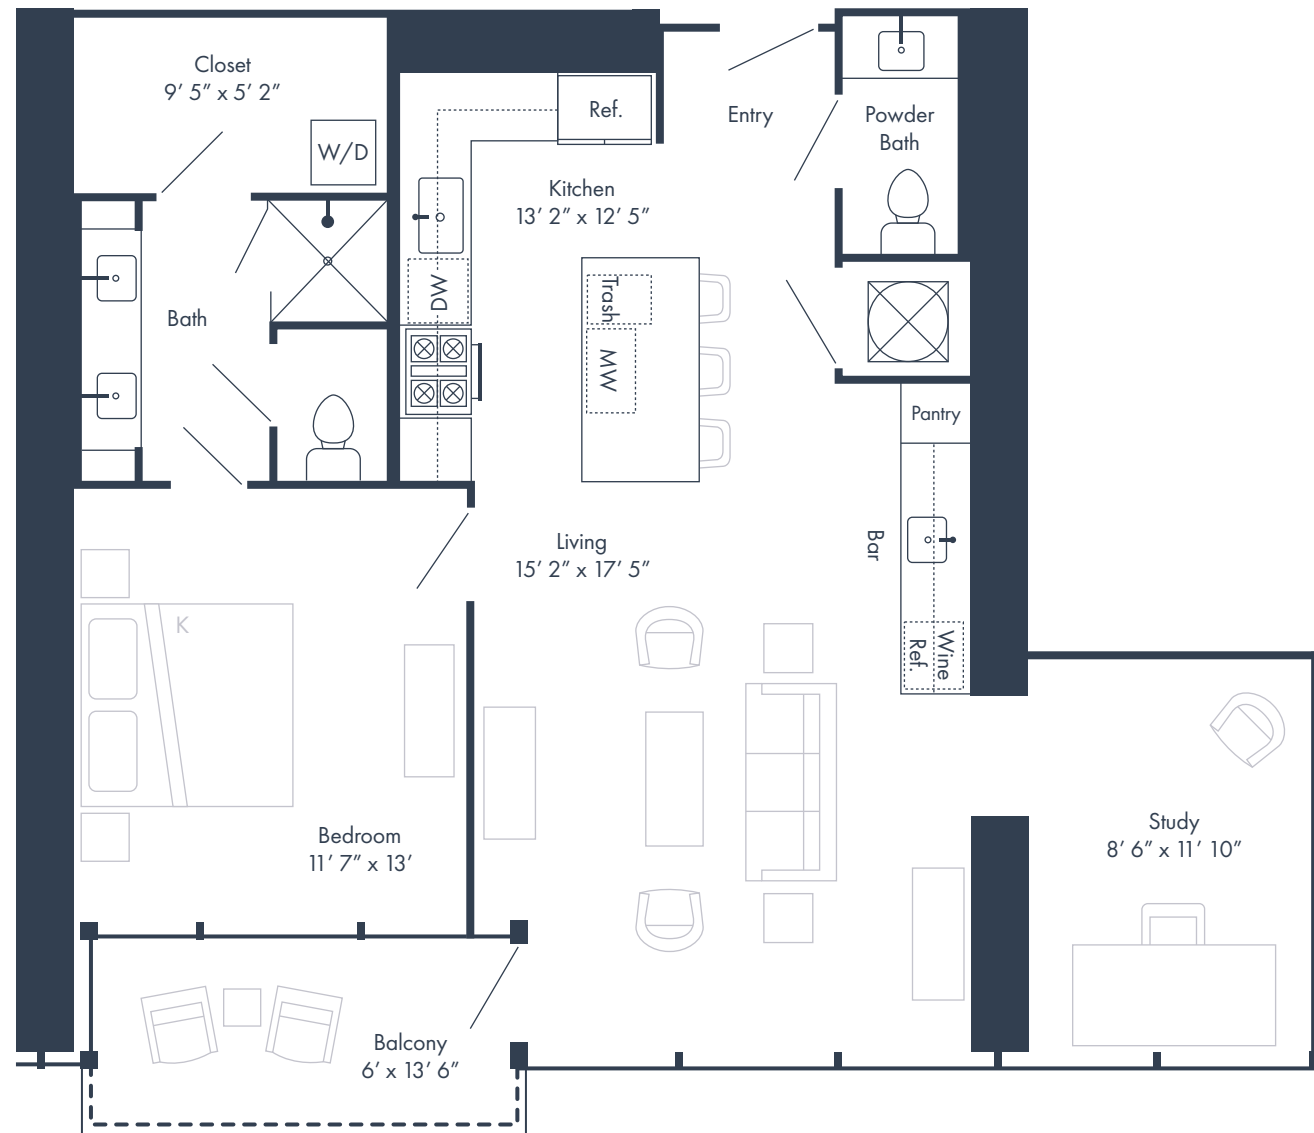

## FLOORS 15 THROUGH 31

1 Bedroom + Study 1.5 Bathrooms 997 SQFT

# the RESIDENCES at BROADWEST

Square footage and measurements as indicated on plan is approximate. Layouts shown at unit interiors are for general reference only and are not intended to depict precisely the actual as-built conditions. Furnishings not included.