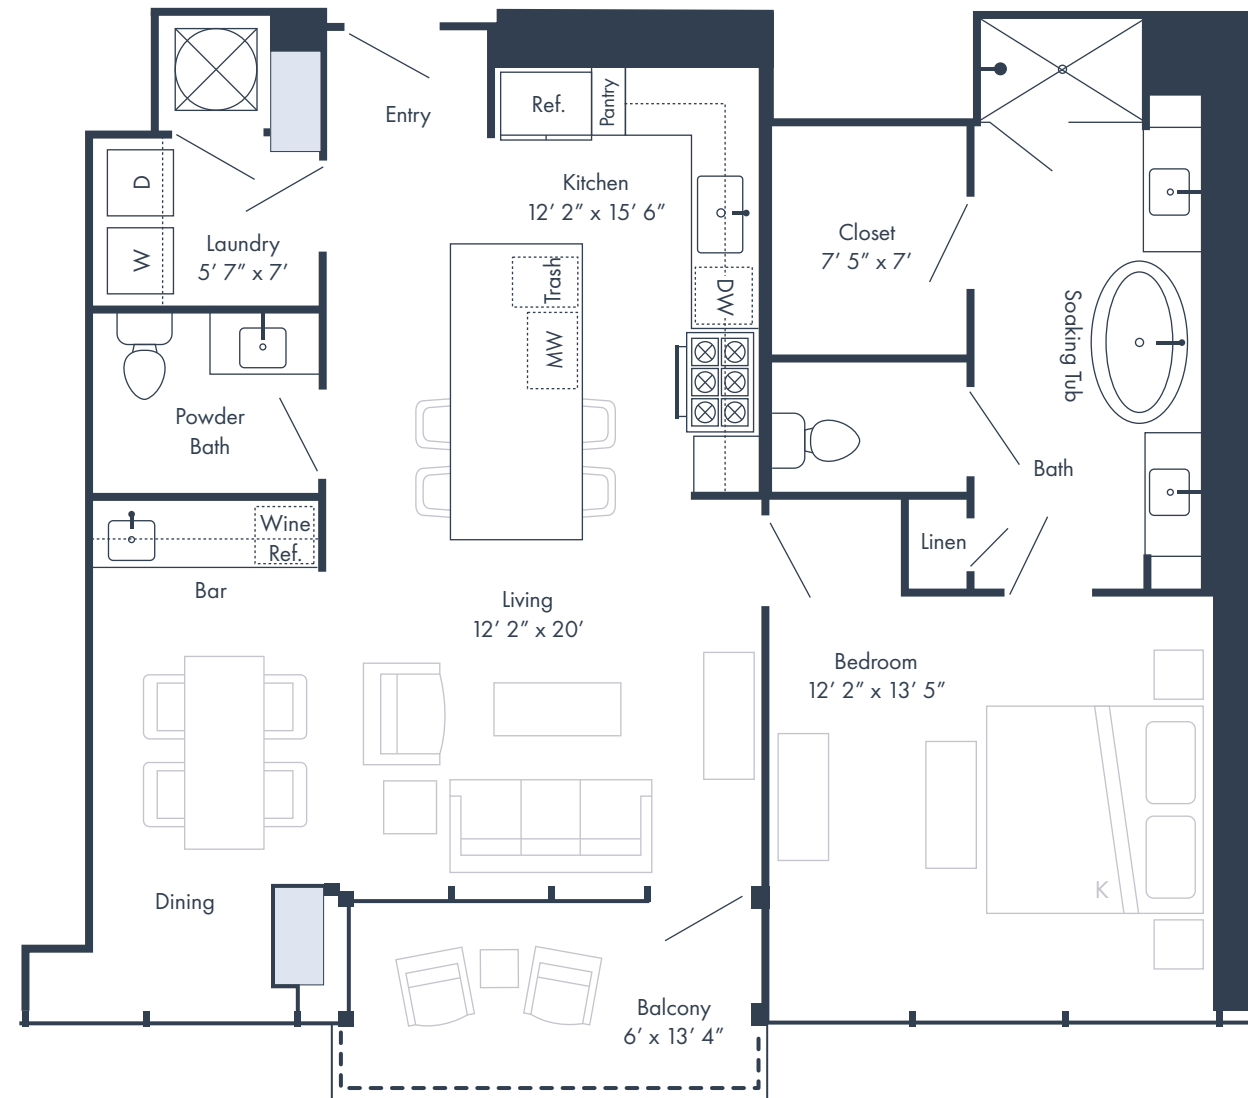

## FLOORS 15 THROUGH 31

1 Bedroom 1.5 Bathrooms 1,124 SQFT

Square footage and measurements as indicated on plan is approximate. Layouts shown at unit interiors are for general reference only and are not intended to depict precisely the actual as-built conditions. Furnishings not included.