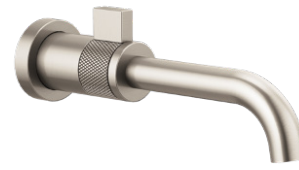

Sink
Qty. 1
 Blanco
 IKON 33" Apron Single Bowl
 White
 B401899 or equal

Faucet
Qty. 1
 Brizo
 Smart Touch, Articulating Faucet
 Luxe Nickel
 D64143LFSS or equal

MASTER BATH

Sink
Qty. 2
 Kohler
 Verticyl Rectangle Undercounter
 Lavatory
 K2882-0 or equal

Faucet
Qty. 2
 Brizo
 Litze Single Handle Wall Mount
 Lav
 Luxe Nickel
 DT65735LFNK or equal

Mirror
Qty. 2
 Majestic Mirror
 Montauk Metal Vanity Mirrors
 Brushed Nickel
 or equal

Toilet
Qty. 1
 American Standard
 Right Height Elongated Bowl Seat
 White
 A3075000020 or equal

Tank Lever
Qty. 1
 Brizo
 Universal Tank Lever
 Luxe Nickel
 696335-NK or equal

Rainhead
Qty. 1
 Brizo
 Litze 4-Function Raincan
 Showerhead with H2Okineic
 Technology
 Luxe Nickel
 87435-NK or equal

Shower Arm
Qty. 1
 Brizo
 Litze Jointed Shower Arm & Flange
 Luxe Nickel
 RP81434NK or equal