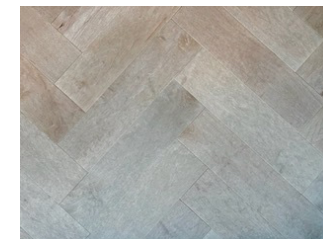

**Unit Floor - All Living Areas
Not Tiled**

Mirage Engineered Wood Flooring
Admiration Line
Maple, 6.5"W x 30"L
Herringbone Pattern
Rio
or equal