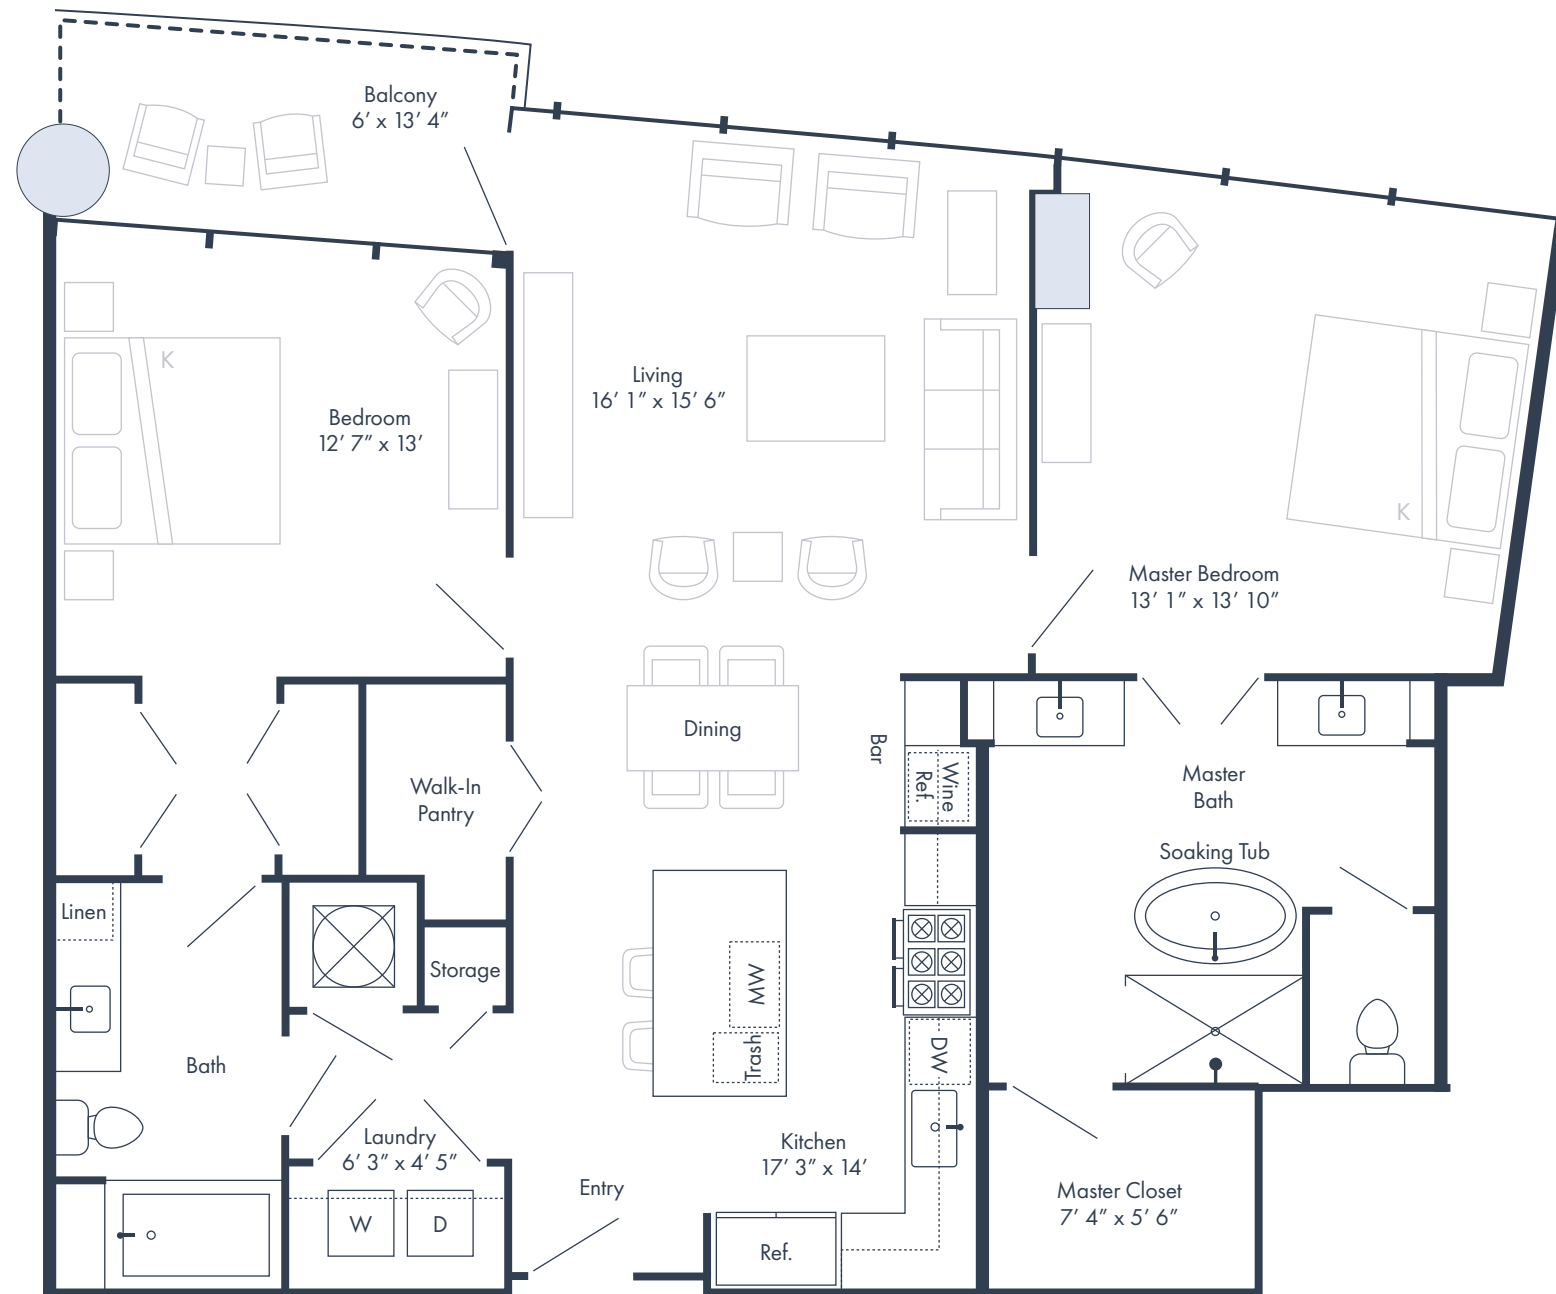

# 06

## FLOORS 15 THROUGH 31

2 Bedrooms 2 Bathrooms 1,315 SQFT

# the RESIDENCES at BROADWEST

Square footage and measurements as indicated on plan is approximate. Layouts shown at unit interiors are for general reference only and are not intended to depict precisely the actual as-built conditions. Furnishings not included.