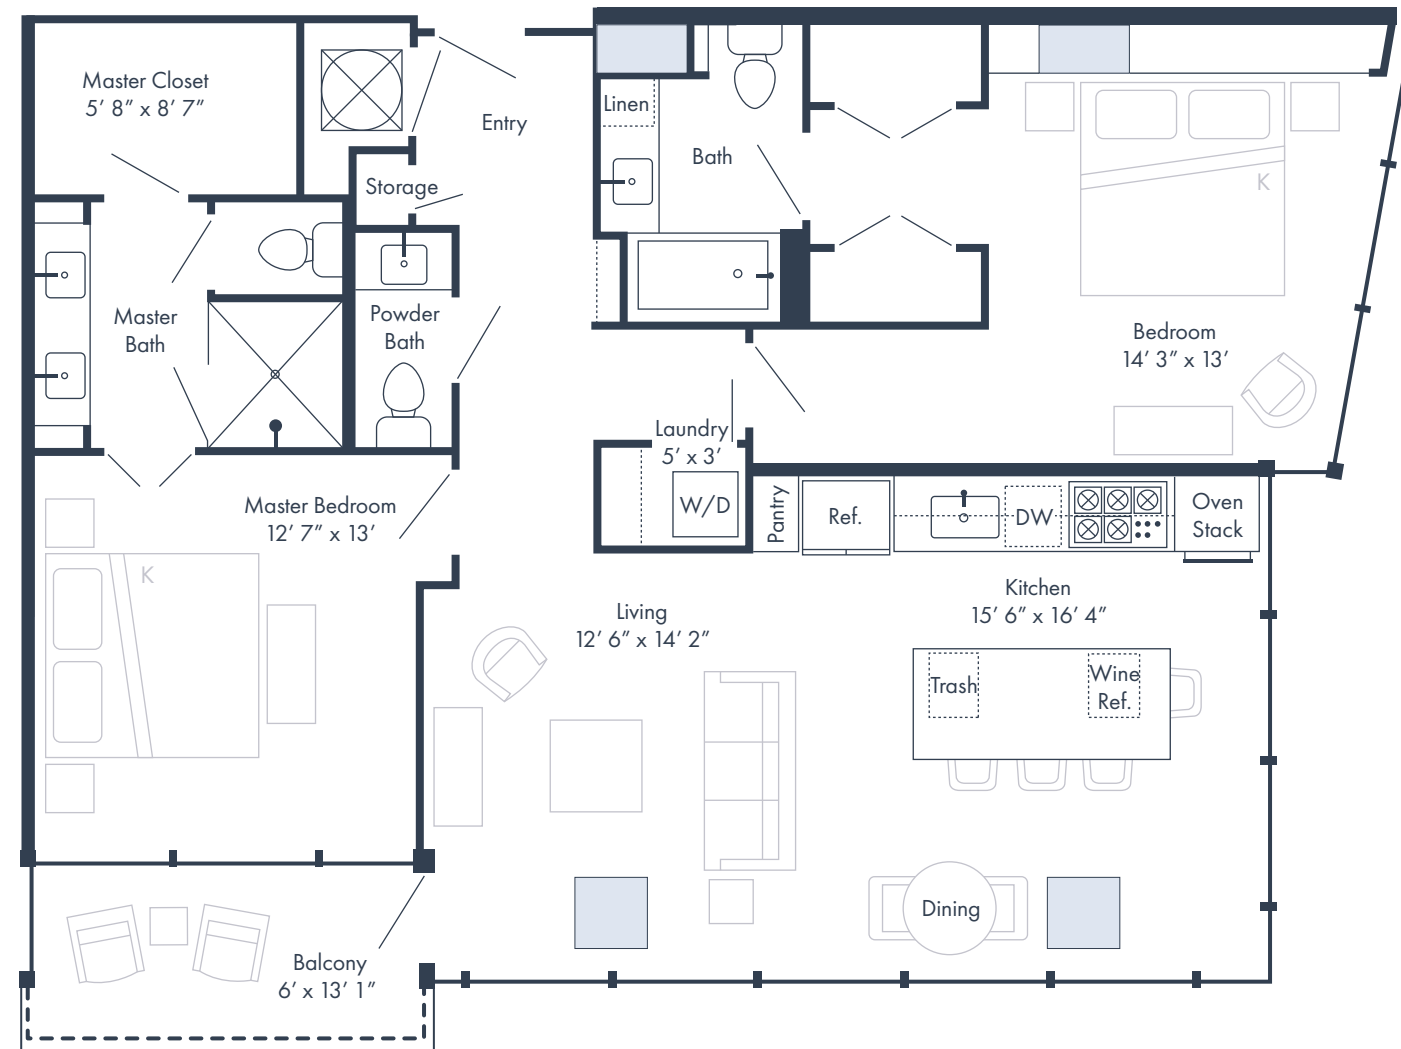

## FLOORS 15 THROUGH 31

2 Bedrooms 2.5 Bathrooms 1,289 SQFT

# the RESIDENCES at BROADWEST

Square footage and measurements as indicated on plan is approximate. Layouts shown at unit interiors are for general reference only and are not intended to depict precisely the actual as-built conditions. Furnishings not included.