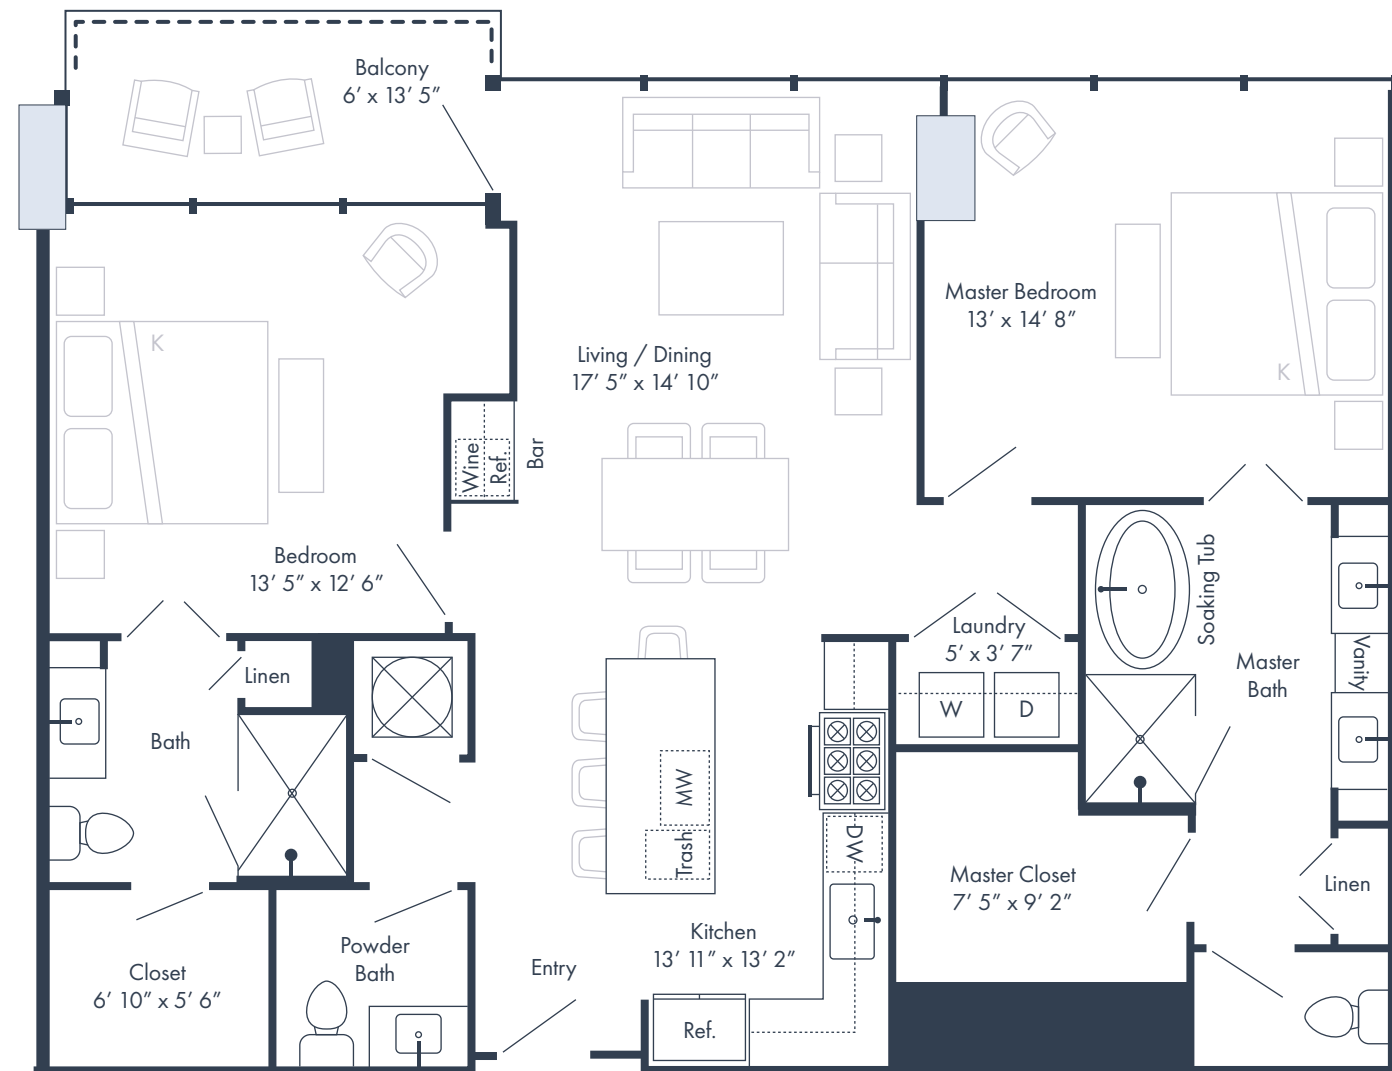

# 03

## FLOORS 15 THROUGH 31

2 Bedrooms 2.5 Bathrooms 1,323 SQFT

the RESIDENCES at  
**BROADWEST**

Square footage and measurements as indicated on plan is approximate. Layouts shown at unit interiors are for general reference only and are not intended to depict precisely the actual as-built conditions. Furnishings not included.