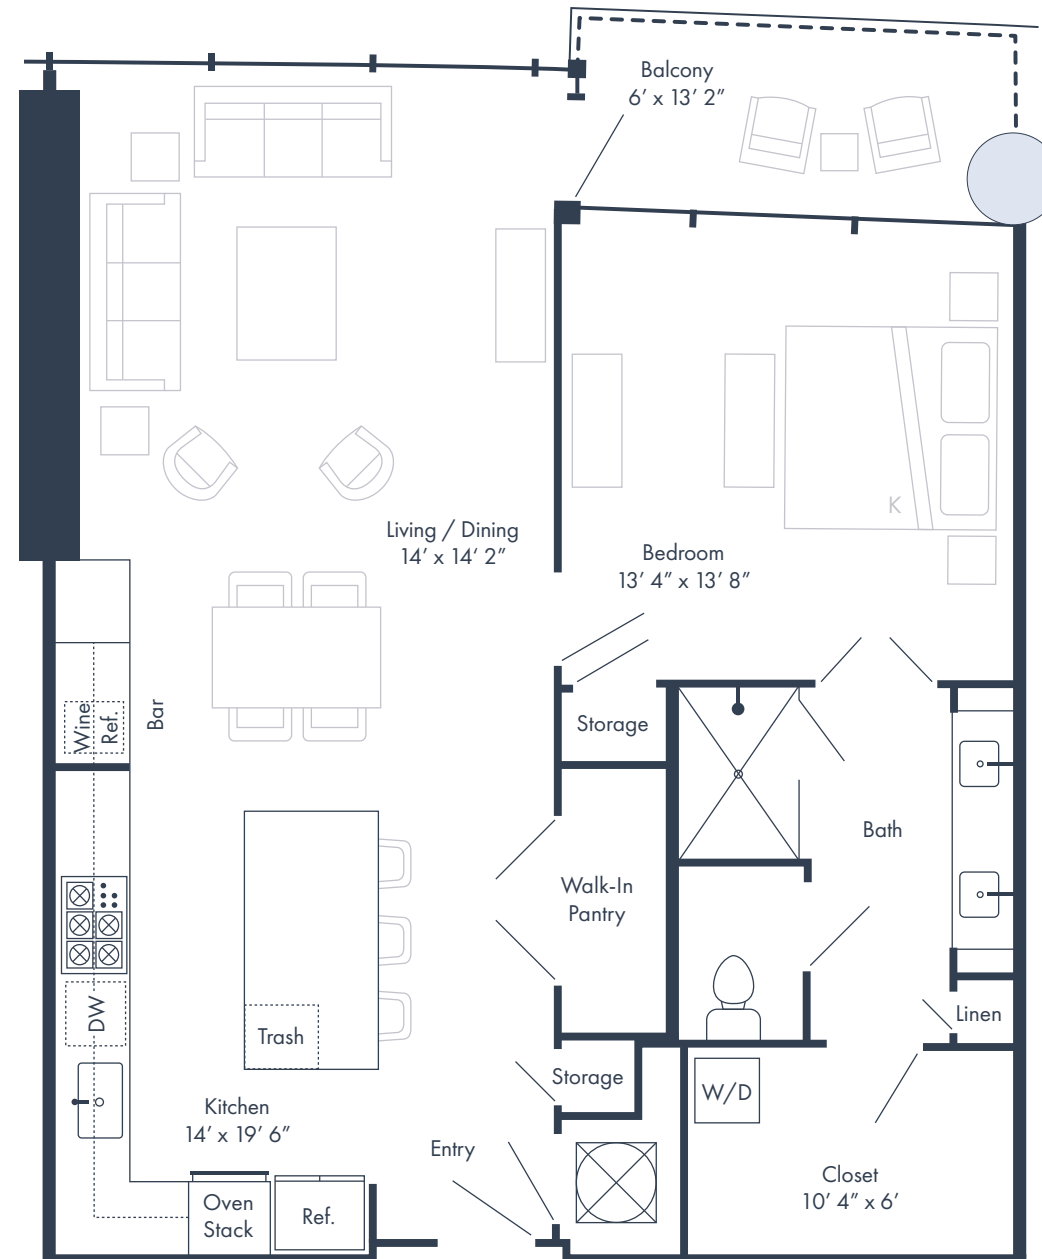

05

FLOORS 15 THROUGH 31

1 Bedroom 1 Bathroom 975 SQFT

the RESIDENCES at BROADWEST

Square footage and measurements as indicated on plan is approximate. Layouts shown at unit interiors are for general reference only and are not intended to depict precisely the actual as-built conditions. Furnishings not included.