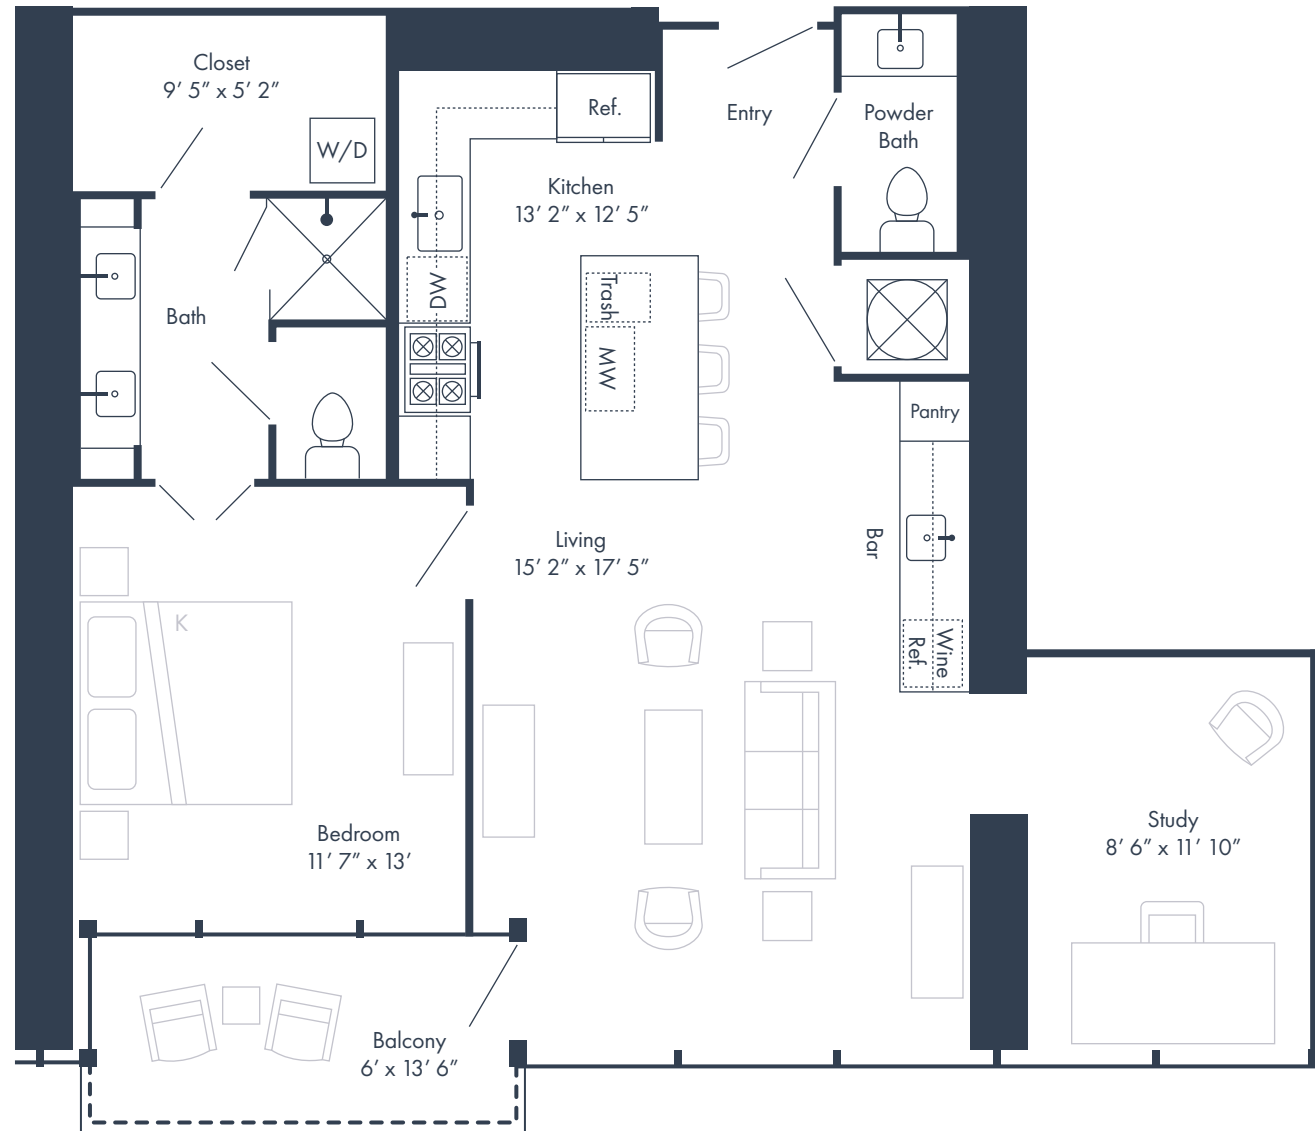

09

FLOORS 15 THROUGH 31

1 Bedroom + Study 1.5 Bathrooms 997 SQFT

the RESIDENCES at BROADWEST

Square footage and measurements as indicated on plan is approximate. Layouts shown at unit interiors are for general reference only and are not intended to depict precisely the actual as-built conditions. Furnishings not included.