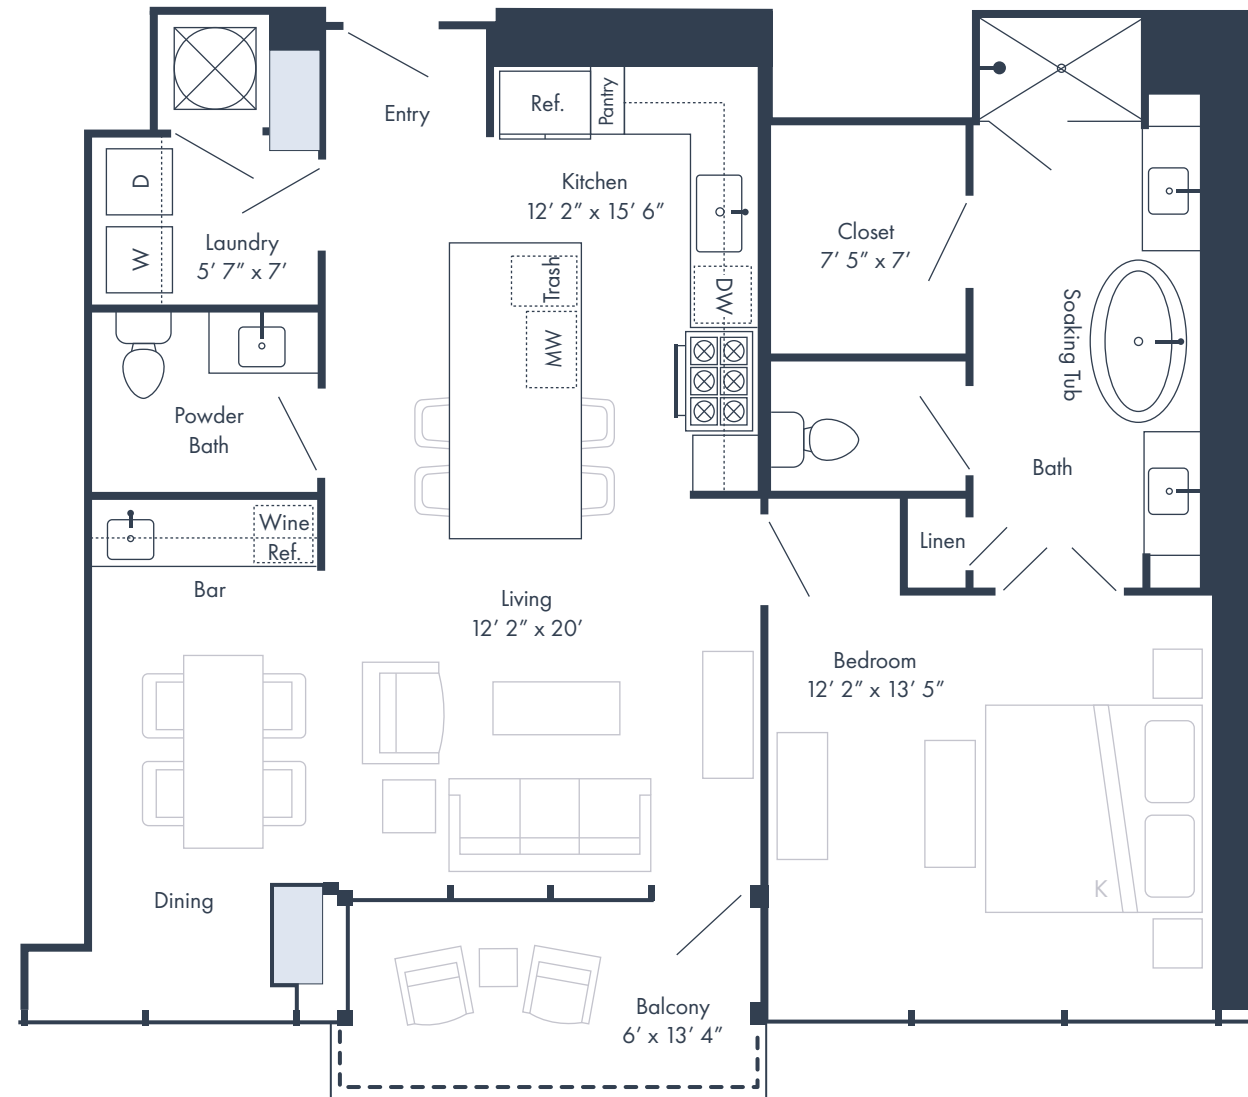

# 11

## FLOORS 15 THROUGH 31

1 Bedroom 1.5 Bathrooms 1,124 SQFT

## the RESIDENCES at BROADWEST

Square footage and measurements as indicated on plan is approximate. Layouts shown at unit interiors are for general reference only and are not intended to depict precisely the actual as-built conditions. Furnishings not included.